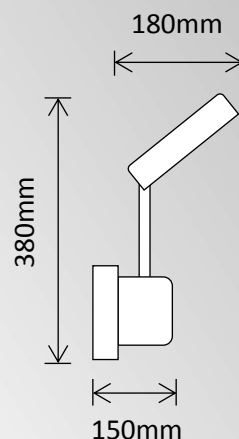

Flood Light with Motion Sensor

SLDFL0004C-4W-PIR/WW

Features:

- "Plug and Play" Installation
- Pyro-electric Infrared Sensor
- Built in Photo Electric Cell
- Sensitivity Adjustable
- Time Adjustable
- 180 Degree Sensor Adjustment
- 360 Degree Light Adjustment
- 4-6-hours Operation per day
- Wall Mounting Bracket
- Warm White LEDs
- Colour – Black
- **1 Year Warranty!**

SLDFL0004C-4W-PIR/CW

Features:

- "Plug and Play" Installation
- Pyro-electric Infrared Sensor
- Built in Photo Electric Cell
- Sensitivity Adjustable
- Time Adjustable
- 180 Degree Sensor Adjustment
- 360 Degree Light Adjustment
- 4-6-hours Operation per day
- Wall Mounting Bracket
- Cool White LEDs
- Colour – Black
- **1 Year Warranty!**

20x SMD LEDs
@ 0.2Wea

1x 3.6V
3.6Ah NiMH

2.5W Separate
Polycrystalline
(with 5m cable)

Dust & Water
Protection

Durable ABS
Construction

550 Lumens
at 1 metre