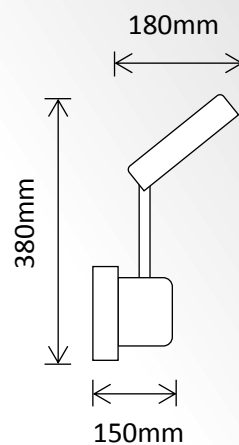

Flood Light with Motion Sensor

SLDFL0004C-4W-PIR/WW

Features:

- "Plug and Play" Installation
- Pyro-electric Infrared Sensor
- Built in Photo Electric Cell
- Sensitivity Adjustable
- Time Adjustable
- 180 Degree Sensor Adjustment
- 360 Degree Light Adjustment
- 4-6-hours Operation per day
- Wall Mounting Bracket
- Warm White LEDs
- Colour – Black
- **1 Year Warranty!**

SLDFL0004C-4W-PIR/CW

Features:

- "Plug and Play" Installation
- Pyro-electric Infrared Sensor
- Built in Photo Electric Cell
- Sensitivity Adjustable
- Time Adjustable
- 180 Degree Sensor Adjustment
- 360 Degree Light Adjustment
- 4-6-hours Operation per day
- Wall Mounting Bracket
- Cool White LEDs
- Colour – Black
- **1 Year Warranty!**

20x SMD LEDs
@ 0.2Wea

1x 3.6V
3.6Ah NiMH

2.5W Separate
Polycrystalline
(with 5m cable)

Dust & Water
Protection

Durable ABS
Construction

550 Lumens
at 1 metre