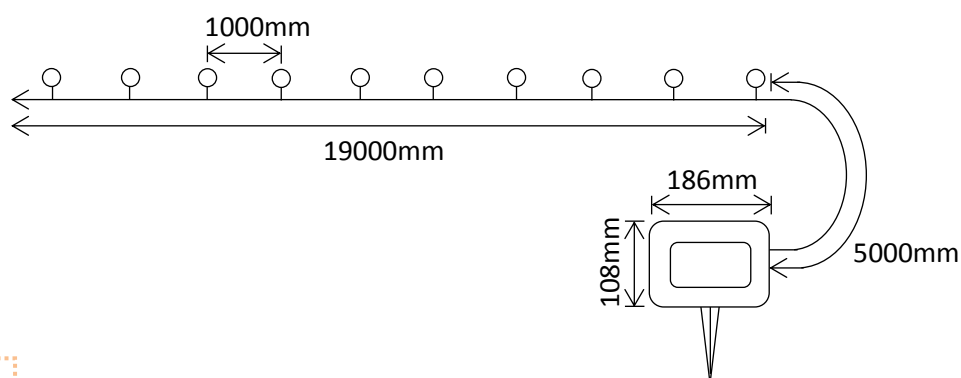

Residential Range

Festoon Lights

Festoon Lights

Product Code	LED's	Battery	Solar Panel	IP Rating	Lumens
SLDFES-20CLD	20 x G45-E27 Filament LED @ 0.2W	2 x 3.7v 1800mAh Li-ion	2.8W 5.5VDC Separate E.R.E	65	20 @ 1m per bulb

Features:

- Approximately 8-10 hours Operation
- 24 x LED bulbs per kit, including 1 spare per colour, (6 x Red, 6 x Blue, 6 x Green, 6 x Yellow)
- 4 x Pre-set Operation Modes
- Cable Colour - Black
- Optional Charging via 5v USB Port

1 Year Warranty!

Packaged Fitting Weight & Dimensions

W: 3.1kg

D: 49.5cm x 31cm x 11.5cm