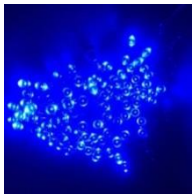

# 17m LED Bud Light Kits

100x LEDs  
@ 5mm each

1x 1200mAh  
NiMH

2V 0.4W  
Separate E.R.E\*

Dust & Water  
Protection

## Features:

- "Plug and Play" Installation
- Built in Photo Electric Cell
- 8-10 hours Operation every day
- Mode Selection Switch for "Flash" or "Constant On" options
- DIY and Easy to Install
- Cable Colour - SLDBLK-100B, SLDBLK-100R, SLDBLK-100G - Green
- Cable Colour - SLDBLK-100RGB, SLDBLK-100W & SLDBLK-100WW - Transparent
- Spike or Surface Mounting Option for Remote Solar Panel
- Colours Available – Blue OR Green OR Red OR White OR Warm White OR RGB (Red, Green & Blue)
- **1 Year Warranty!**