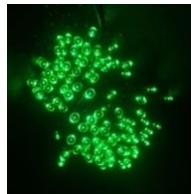

SLDBLK-100G