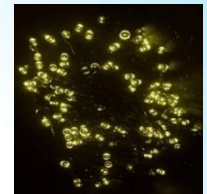

## Features:

- "Plug and Play" Installation
- Built in Photo Electric Cell
- 8-10 hours Operation every day
- Mode Selection Switch for "Flash" or "Constant On" options
- DIY and Easy to Install
- Cable Colour - SLDBLK-100B, SLDBLK-100R, SLDBLK-100G - Green
- Cable Colour - SLDBLK-100RGB, SLDBLK-100W & SLDBLK-100WW - Transparent
- Spike or Surface Mounting Option for Remote Solar Panel
- Colours Available – Blue OR Green OR Red OR White OR Warm White OR RGB (Red, Green & Blue)
- **1 Year Warranty!**

SLDBLK-100B

SLDBLK-100R

SLDBLK-100G

SLDBLK-100RGB

SLDBLK-100W

SLDBLK-100WW

\*Epoxy Resin Encapsulation