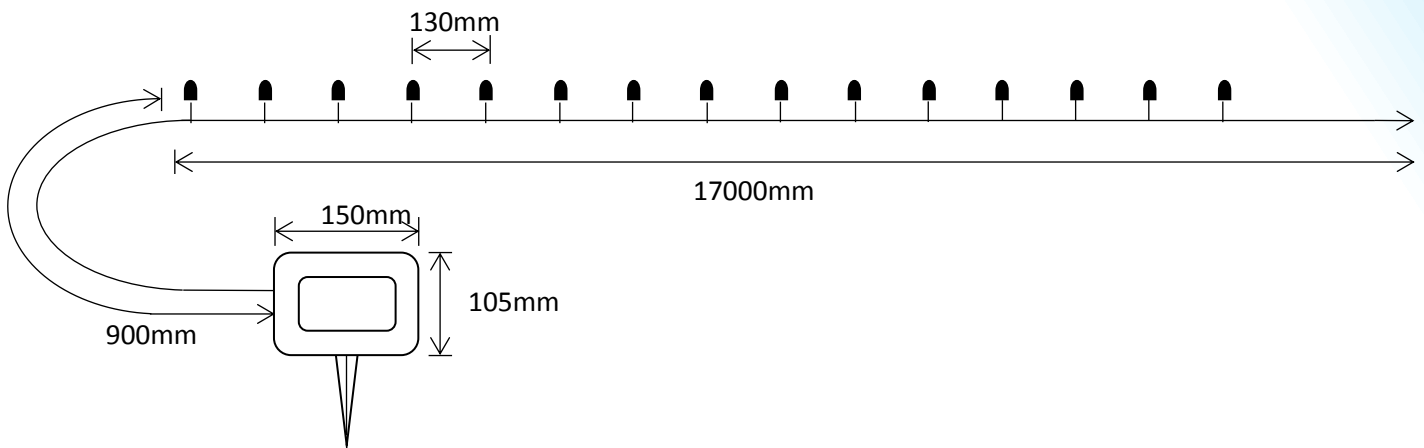

## Features:

- "Plug and Play" Installation
- Built in Photo Electric Cell
- 8-10 hours Operation every day
- Mode Selection Switch for "Flash" or "Constant On" options
- DIY and Easy to Install
- Cable Colour - SLDBLK-100B, SLDBLK-100R, SLDBLK-100G - Green
- Cable Colour - SLDBLK-100RGB, SLDBLK-100W & SLDBLK-100WW - Transparent
- Spike or Surface Mounting Option for Remote Solar Panel
- Colours Available – Blue OR Green OR Red OR White OR Warm White OR RGB (Red, Green & Blue)
- **1 Year Warranty!**

SLDBLK-100B

SLDBLK-100R

SLDBLK-100G

SLDBLK-100RGB

SLDBLK-100W

SLDBLK-100WW

\*Epoxy Resin Encapsulation