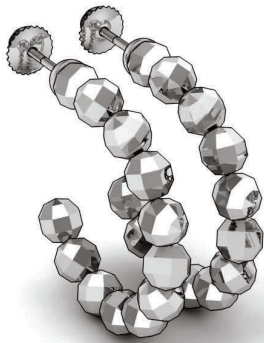

EARRINGS

Earring Styles

Earring Components

Stud

Cluster

Jackets (with studs)

Drop

Dangle

Chandelier

Hoops

Hinged/Huggie

Ear Trim

EARRING COMPONENTS

Friction Post/Tension Back

Friction Post/Clutch Back

Threaded Post/Threaded Back

Protector™ Post/Back

Omega Clip

Clip On

Lever Back

Hinged Earwire

Earwire/Shepherds Hook