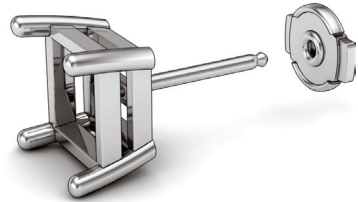

EARRINGS

Earring Styles

Earring Components

Stud

Cluster

Jackets (with studs)

Drop

Dangle

Chandelier

Hoops

Hinged/Huggie

Ear Trim

EARRING COMPONENTS

Friction Post/Tension Back

Friction Post/Clutch Back

Threaded Post/Threaded Back

Protector™ Post/Back

Omega Clip

Clip On

Lever Back

Hinged Earwire

Earwire/Shepherds Hook