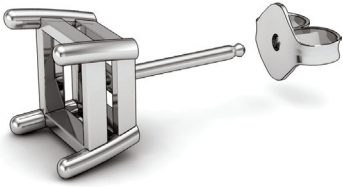

EARRINGS

Earring Styles

Earring Components

Stud

Cluster

Jackets (with studs)

Drop

Dangle

Chandelier

Hoops

Hinged/Huggie

Ear Trim

EARRING COMPONENTS

Friction Post/Tension Back

Friction Post/Clutch Back

Threaded Post/Threaded Back

Protector™ Post/Back

Omega Clip

Clip On

Lever Back

Hinged Earwire

Earwire/Shepherds Hook