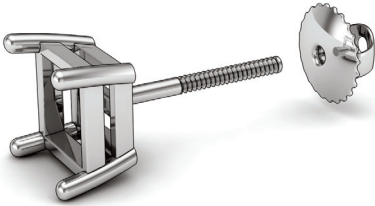

EARRINGS

Earring Styles

Earring Components

Stud

Cluster

Jackets (with studs)

Drop

Dangle

Chandelier

Hoops

Hinged/Huggie

Ear Trim

EARRING COMPONENTS

Friction Post/Tension Back

Friction Post/Clutch Back

Threaded Post/Threaded Back

Protector™ Post/Back

Omega Clip

Clip On

Lever Back

Hinged Earwire

Earwire/Shepherds Hook