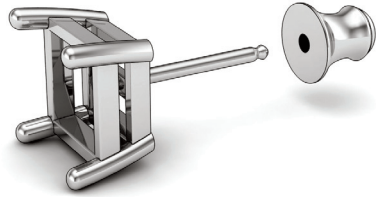

EARRINGS

Earring Styles

Earring Components

Stud

Cluster

Jackets (with studs)

Drop

Dangle

Chandelier

Hoops

Hinged/Huggie

Ear Trim

EARRING COMPONENTS

Friction Post/Tension Back

Friction Post/Clutch Back

Threaded Post/Threaded Back

Protector™ Post/Back

Omega Clip

Clip On

Lever Back

Hinged Earwire

Earwire/Shepherds Hook