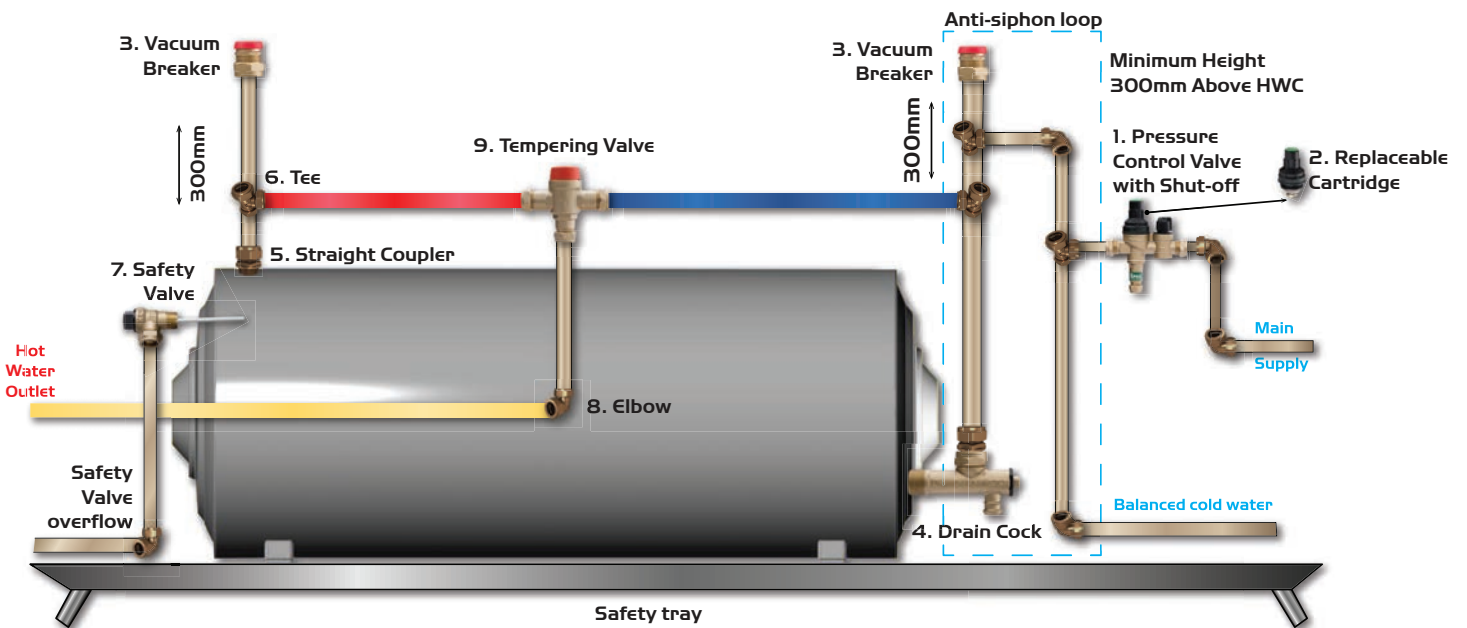

C-PA4-812

SCAN QR CODE
TO VIEW THE
FULL RANGE

APEX GEYSER VALVES

INSTALLATION DIAGRAM

Description:	Code:
1. Pressure Control Valve with Shut-off	LSEV-600;22CxC
2. Replaceable Cartridge	LVC-600
3. Vacuum breaker	VRV-22CxC
4. Draincock	DC- $\frac{3}{4}$ STD
5. Straight coupler. 22mm compression x 3/4BSP male	COB-D-2X5-22/N
6. Tee. 22mm compression x 22mm compression x 22mmCXC	COB-D-12X5-22/N
7. Safety Valve	TP-600;M
8. Elbow - 22mm compression x 22mm compression connection	COB-D-4X5-22/N
9. High pressure tempering valve	TV-22CXC;HP