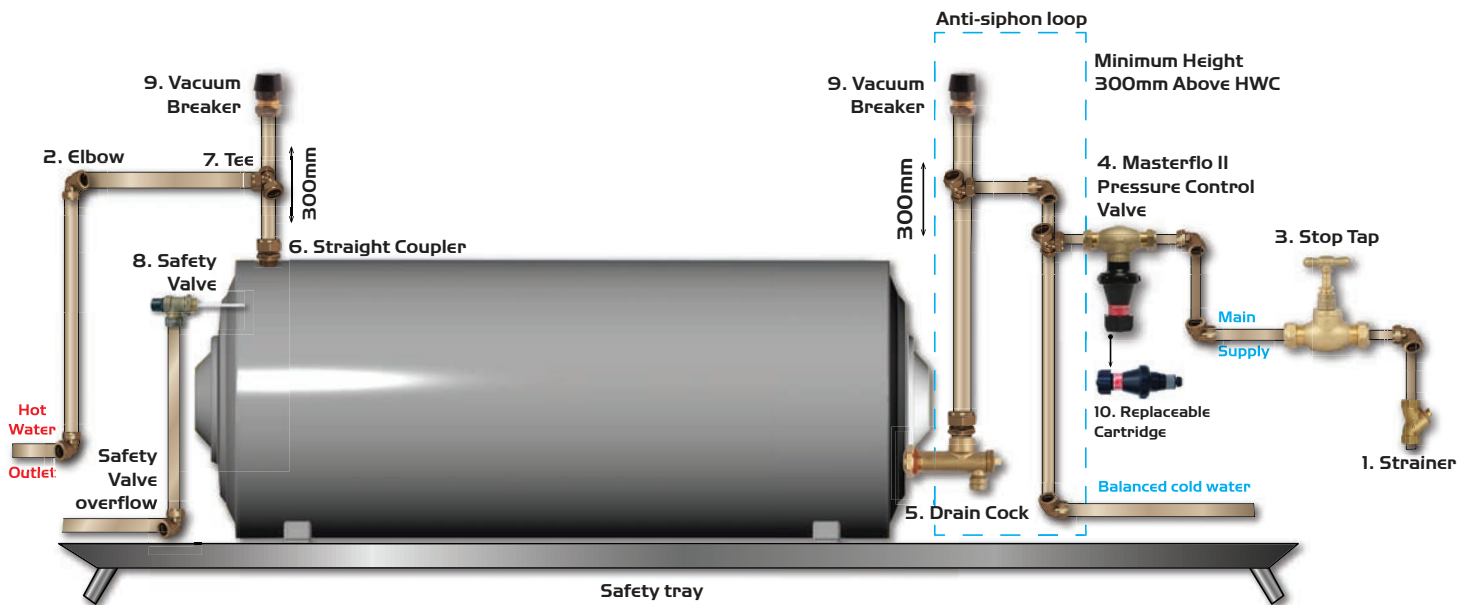

1096-32

Lever ball valve, 1 1/2 BSP 40mm fxf, nickel-plated.

1096-40

Lever ball valve, 2 BSP 50mm fxf, nickel-plated.

1096-50

SCAN QR CODE TO VIEW THE FULL RANGE

COBRA GEYSER VALVES

INSTALLATION DIAGRAM