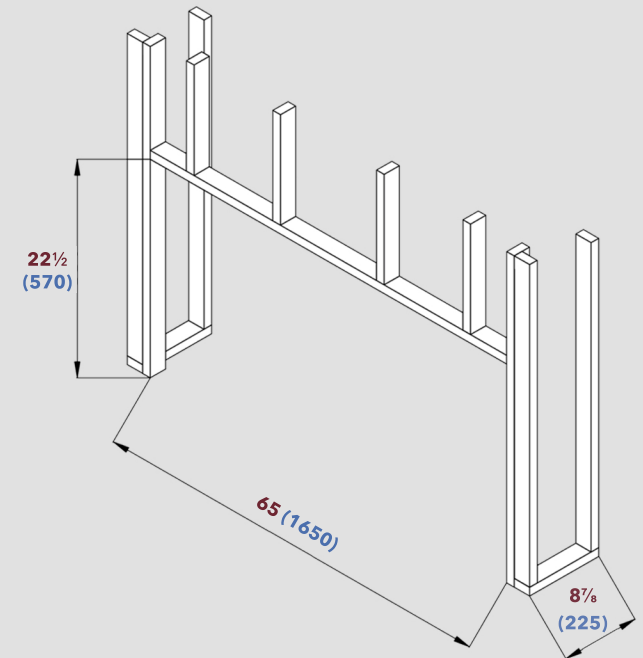

Product Details & Measurements

Product Details

- input voltage: **120 V**
- amps: **12 A**
- power: **1500 W (high heat)**
750 W (low heat)
- power (heater off): **34 W**
- outlet: **Standard (type B)**
Hard-wired
- certification: **CSA**
- heater timer: **0.5 h - 9 h**
- temperature: **16°C - 28°C**
60°F - 82°F
- cord length: **70"**
- size: **64¼" x 8¼" x 22"**
- viewing size: **61¼" x 13¼"**
- framing: **65" x 22½" x 8⅞"**
- heating area: **400 sq.ft**
- remote control: **included**
- warranty: **2 years**

Product Dimensions

Framing Dimensions

Guide: ■ inches ■ millimeters

For more information, please visit: dynastyfireplaces.com

Dynasty Fireplaces
10-3071 No. 5 Road
Richmond, BC, Canada
V6X 2T4

Specifications and dimensions subject to change, please visit our website for the most up-to-date information. Check with your local building code before installation.