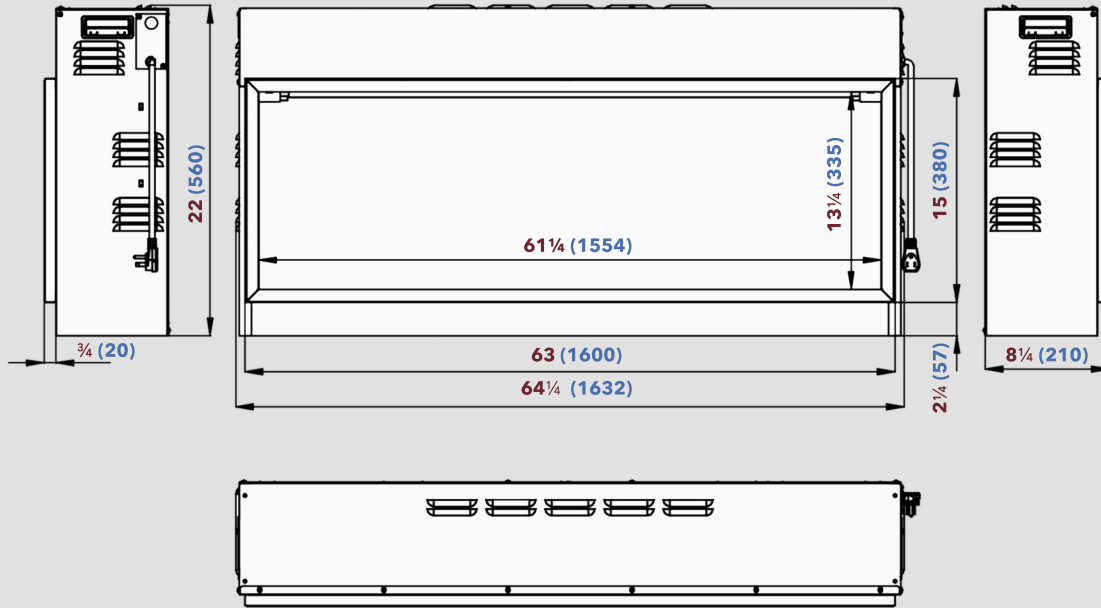

Product Details & Measurements

Product Details

- input voltage: **120 V**
- amps: **12 A**
- power: **1500 W (high heat)**
750 W (low heat)
- power (heater off): **34 W**
- outlet: **Standard (type B)**
Hard-wired
- certification: **CSA**
- heater timer: **0.5 h - 9 h**
- temperature: **16°C - 28°C**
60°F - 82°F
- cord length: **70"**
- size: **64¼" x 8¼" x 22"**
- viewing size: **61¼" x 13¼"**
- framing: **65" x 22½" x 8⅞"**
- heating area: **400 sq.ft**
- remote control: **included**
- warranty: **2 years**

Product Dimensions

Framing Dimensions

Guide: ■ inches ■ millimeters

For more information, please visit: dynastyfireplaces.com

Dynasty Fireplaces
10-3071 No. 5 Road
Richmond, BC, Canada
V6X 2T4

Specifications and dimensions subject to change, please visit our website for the most up-to-date information. Check with your local building code before installation.