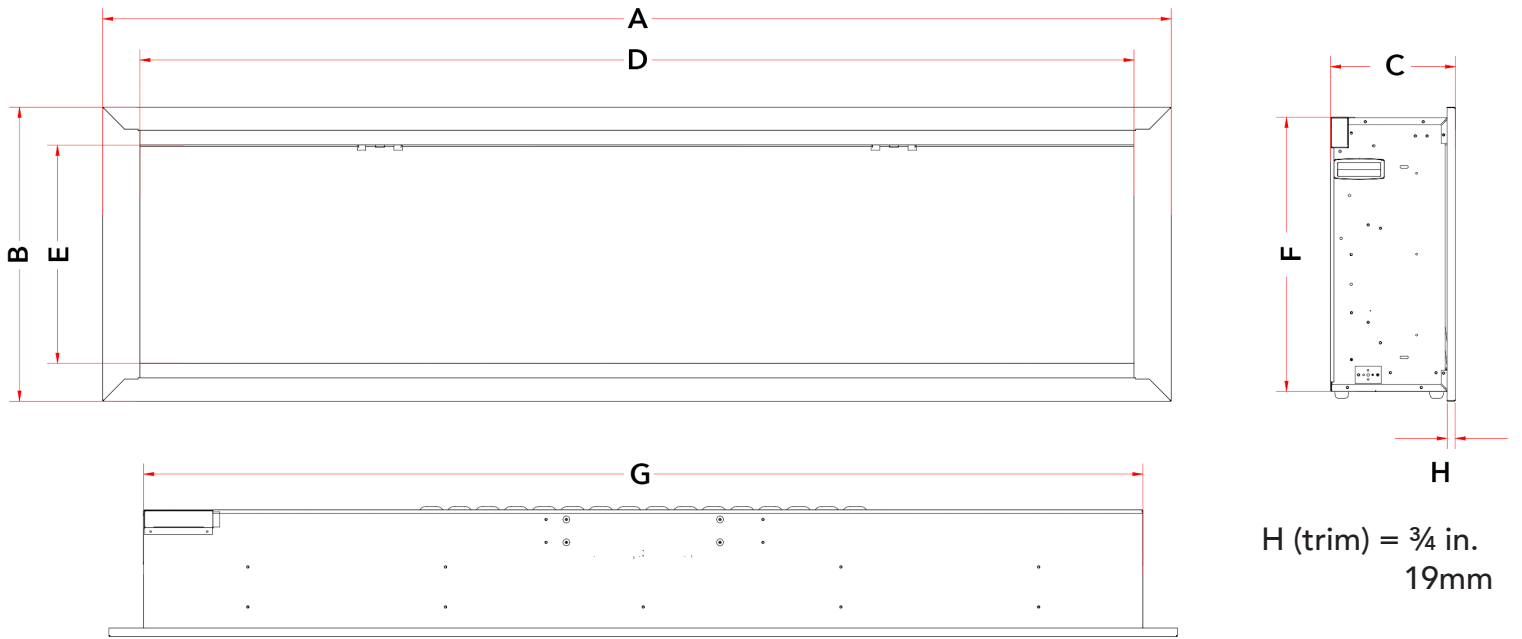

Allegro 82" Electric Fireplace

Specifications Sheet & Framing Information

MODEL	Length	Height	Depth	Viewing Area	BTU	Cord Length
DY-BFM82	2096 mm	514 mm	221 mm	1962 mm x 381 mm	5000	2000 mm
	82 1/2 in.	20 1/4 in.	8 3/4 in.	77 1/4 in. x 15 in.		72 in.

MODEL	A*	B	C*	D	E	F	G
DY-BFM82	2096 mm	514 mm	221 mm	1962 mm	381 mm	480 mm	1972 mm
	82 1/2 in.	20 1/4 in.	8 3/4 in.	77 1/4 in.	15 in.	18 7/8 in.	77 5/8 in.

*A & C includes louver projections

Electrical Specifications

Specifications Sheet & Framing Information

CLEARANCES

Front View

Side View

Minimum Clearances to Combustibles	
Top	0"
Sides	0"
Back	0"
Bottom	0"
Front	36" / 0.9m

FRAMING

FRAMING DIMENSION		
X	Y	DEPTH
486 mm	1978 mm	204 mm.
19 1/8 in.	77 7/8 in.	8 in.