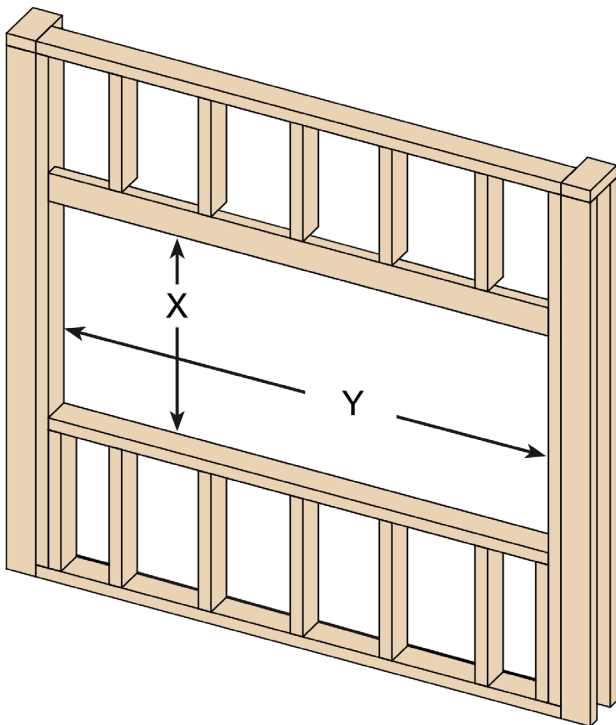

Specifications Sheet & Framing Information

CLEARANCES

Front View

Side View

Minimum Clearances to Combustibles	
Top	0"
Sides	0"
Back	0"
Bottom	0"
Front	36" / 0.9m

FRAMING

FRAMING DIMENSION		
X	Y	DEPTH
486 mm	1978 mm	204 mm.
19 1/8 in.	77 7/8 in.	8 in.