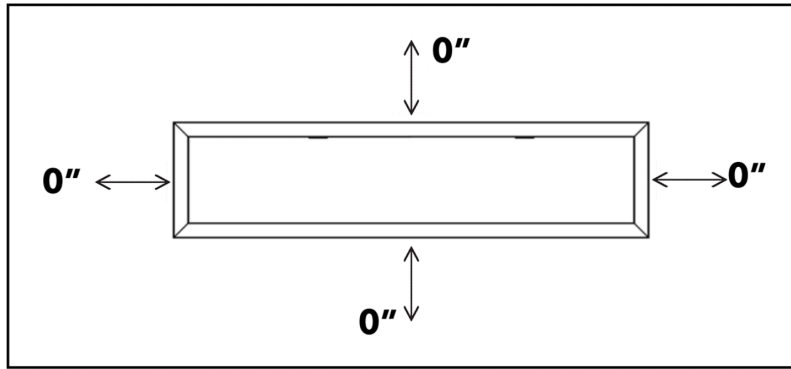

Allegro 82" Electric Fireplace

Specifications Sheet & Framing Information

MODEL	Length	Height	Depth	Viewing Area	BTU	Cord Length
DY-BFM82	2096 mm	514 mm	221 mm	1962 mm x 381 mm	5000	2000 mm
	82 1/2 in.	20 1/4 in.	8 3/4 in.	77 1/4 in. x 15 in.		72 in.

MODEL	A*	B	C*	D	E	F	G
DY-BFM82	2096 mm	514 mm	221 mm	1962 mm	381 mm	480 mm	1972 mm
	82 1/2 in.	20 1/4 in.	8 3/4 in.	77 1/4 in.	15 in.	18 7/8 in.	77 5/8 in.

*A & C includes louver projections

Electrical Specifications

Specifications Sheet & Framing Information

CLEARANCES

Front View

Side View

Minimum Clearances to Combustibles	
Top	0"
Sides	0"
Back	0"
Bottom	0"
Front	36" / 0.9m

FRAMING

FRAMING DIMENSION		
X	Y	DEPTH
486 mm	1978 mm	204 mm.
19 1/8 in.	77 7/8 in.	8 in.