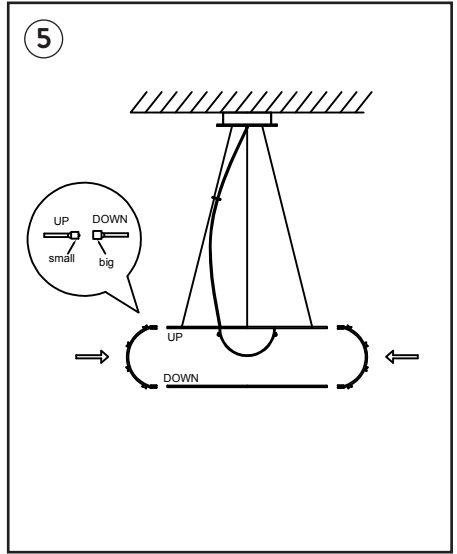

INTERIOR ICONS