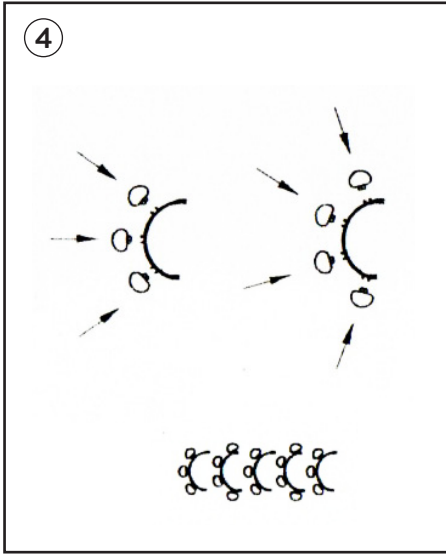

INTERIOR ICONS