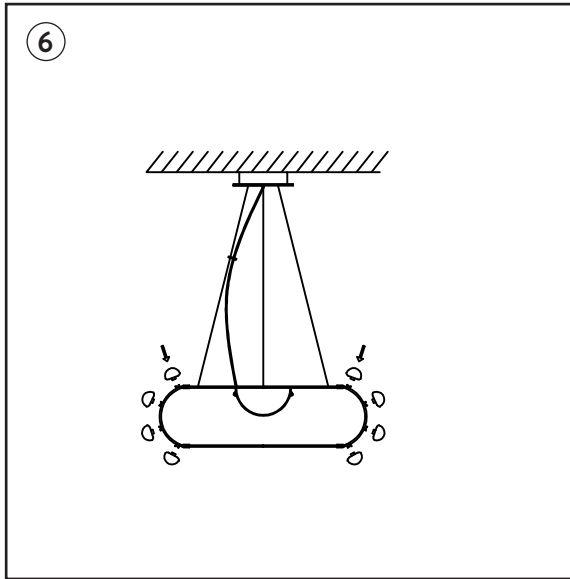

INTERIOR ICONS