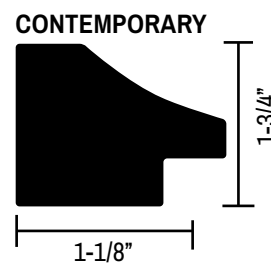

MODERN - WHITE
2" WIDE 3/4" DEEP
BW74-409

BARNWOOD - GREY
2" WIDE 3/4" DEEP
B832

BARNWOOD - BROWN
2" WIDE 3/4" DEEP
B831

BEVEL - WHITE
7/8" WIDE 1-5/8" DEEP
297-22

BEVEL - BLACK
7/8" WIDE 1-5/8" DEEP
297-29

BEVEL - WARM SILVER
7/8" WIDE 1-5/8" DEEP
297-23

CONTEMPORARY - SATIN GOLD
1-1/8" WIDE 7/8" DEEP
401-10

CONTEMPORARY - SILVER
1-1/8" WIDE 7/8" DEEP
401-13

CONTEMPORARY - BLACK
1-1/8" WIDE 7/8" DEEP
401-29

CUBE - NATURAL WOOD
1-1/4" WIDE 1-1/4" DEEP
3030007
STANDARD FRAME
NO ADDITIONAL COST

CUBE - WALNUT
1-1/4" WIDE 1-1/4" DEEP
3232008

CUBE - DARK WOOD
1-1/4" WIDE 1-1/4" DEEP
3232087
STANDARD FRAME
NO ADDITIONAL COST

CUBE - BLACK
1-1/4" WIDE 1-1/4" DEEP
2410-30
STANDARD FRAME
NO ADDITIONAL COST

CUBE - WHITE
1-1/4" WIDE 1-1/4" DEEP
41-22
STANDARD FRAME
NO ADDITIONAL COST

CUBE - GOLD
1-1/4" WIDE 1-1/4" DEEP
14930303
STANDARD FRAME
NO ADDITIONAL COST