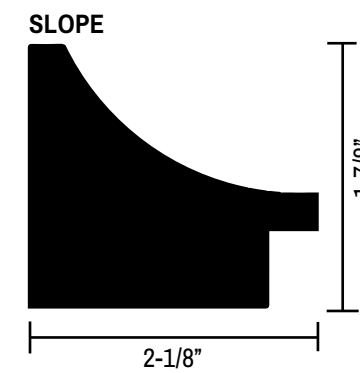

CUBE - GREY OAK
1-1/4" WIDE 1-1/4" DEEP
3232003

CUBE - WHITE WASH OAK
1-1/4" WIDE 1-1/4" DEEP
3232009

SLOPE - BRONZE
2-1/8" WIDE 1-7/8" DEEP
273-15

SLOPE - BLACK
2-1/8" WIDE 1-7/8" DEEP
273-29

SLOPE - SILVER
2-1/8" WIDE 1-7/8" DEEP
273-23

SLOPE - GOLD
2-1/8" WIDE 1-7/8" DEEP
273-10

AVANT GARDE - BLACK
2" WIDE 2-1/8" DEEP
198-29

AVANT GARDE - DARK DROWN
2" WIDE 2-1/8" DEEP
198-31

FLAT BEVEL SILVER LEAF
3" WIDE 1" DEEP
H4288

FLAT BEVEL GOLD LEAF
3" WIDE 1" DEEP
H4287