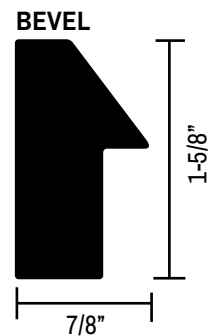

MODERN - WHITE
2" WIDE 3/4" DEEP
BW74-409

BARNWOOD - GREY
2" WIDE 3/4" DEEP
B832

BARNWOOD - BROWN
2" WIDE 3/4" DEEP
B831

BEVEL - WHITE
7/8" WIDE 1-5/8" DEEP
297-22

BEVEL - BLACK
7/8" WIDE 1-5/8" DEEP
297-29

BEVEL - WARM SILVER
7/8" WIDE 1-5/8" DEEP
297-23

CONTEMPORARY - SATIN GOLD
1-1/8" WIDE 7/8" DEEP
401-10

CONTEMPORARY - SILVER
1-1/8" WIDE 7/8" DEEP
401-13

CONTEMPORARY - BLACK
1-1/8" WIDE 7/8" DEEP
401-29

CUBE - NATURAL WOOD
1-1/4" WIDE 1-1/4" DEEP
3030007
STANDARD FRAME
NO ADDITIONAL COST

CUBE - WALNUT
1-1/4" WIDE 1-1/4" DEEP
3232008

CUBE - DARK WOOD
1-1/4" WIDE 1-1/4" DEEP
3232087
STANDARD FRAME
NO ADDITIONAL COST