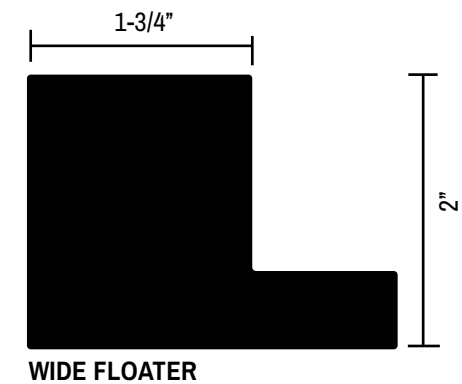

WIDE FLOATER