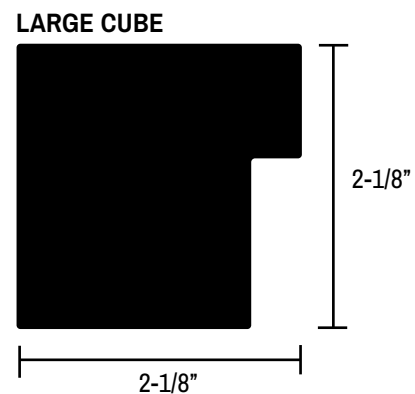

FLAT BEVEL BLACK
3" WIDE 1" DEEP
895-15

TRANSITIONAL DARK GREY
2-3/4" WIDE 1-3/8" DEEP
143-28

TRANSITIONAL ESPRESSO
2-3/4" WIDE 1-3/8" DEEP
143-31

TRANSITIONAL BLACK
2-3/4" WIDE 1-3/8" DEEP
143-29

LARGE CUBE DARK BROWN
2-1/8" WIDE 2-1/8" DEEP
157-31

LARGE CUBE BLACK
2-1/8" WIDE 2-1/8" DEEP
157-29

SILVER LEGACY
2-1/8" WIDE 1-5/16" DEEP
417-2108

GOLD LEGACY
2-1/8" WIDE 1-5/16" DEEP
417-2107

FLOATER FRAMES

GALLERY FLOATER - BLACK
1/2" WIDE 2" DEEP
805-50