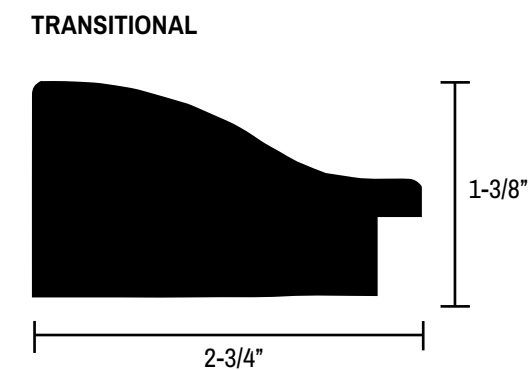

FLAT BEVEL BLACK
3" WIDE 1" DEEP
895-15

TRANSITIONAL DARK GREY
2-3/4" WIDE 1-3/8" DEEP
143-28

TRANSITIONAL ESPRESSO
2-3/4" WIDE 1-3/8" DEEP
143-31

TRANSITIONAL BLACK
2-3/4" WIDE 1-3/8" DEEP
143-29

LARGE CUBE DARK BROWN
2-1/8" WIDE 2-1/8" DEEP
157-31