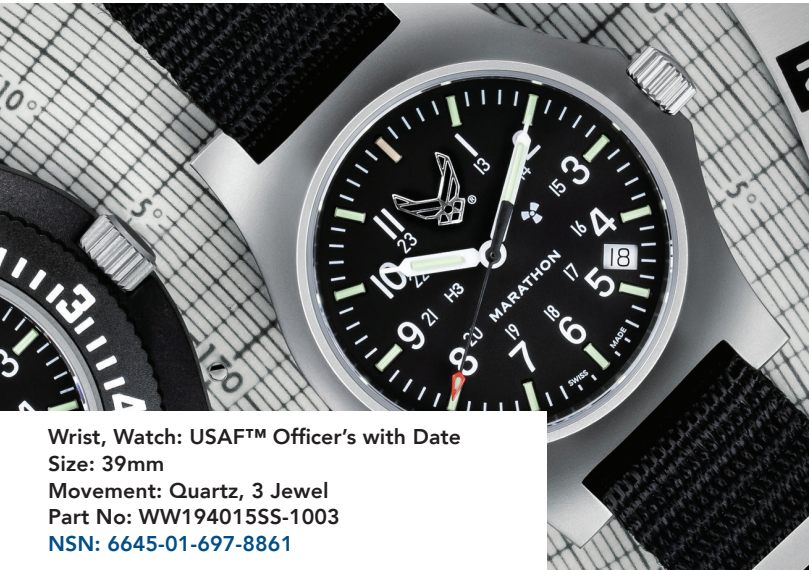

Genuine Military Tools of Time

\$0.00 minimum | 7 day ARO

Wrist, Watch: USAF™ Officer's with Date
Size: 39mm
Movement: Quartz, 3 Jewel
Part No: WW194015SS-1003
NSN: 6645-01-697-8861

Wrist, Watch: Jumbo Diver/Pilot's Chronograph
Size: 46mm
Movement: Automatic, 25 Jewel, Day and Date
1/5th sec. & 1/100th min. timing
Part No: WW194014
NSN: 6645-01-544-0408

Wrist, Watch: Jumbo Diver's Day/Date
Size: 46mm
Movement: Automatic 25 Jewel, Day and Date
Bilingual: English/French
Part No: WW194021
NSN: 6645-21-886-8975

Wrist, Watch: US Army™ Field
Size: 34mm
Movement: Dual Wind, Hack
Part No: WW194003SG-1101
NSN: 66645-01-694-1800

Wrist, Watch: USMC Pilot's with Date
Size: 41mm
Movement: Quartz, 3 Jewel
Part No: WW194013USMC-BK
NSN: 6645-01-698-6037

Wrist, Watch: Large Diver's
Size: 41mm
Movement: Automatic, 26 Jewel
Part No: WW194006
NSN: 6645-21-558-0133

CATEGORY: PILOT'S NAVIGATOR**★ NEW NSN**

Part Number	Description		NSN
WW194001BK	Watch, Wrist: Navigator, Black	★	6645-01-364-4042
WW194001BK-1003	Watch, Wrist: USAF Navigator, Black		6645-01-694-7149
WW194001DT	Watch, Wrist: Navigator, Tan	★	6645-01-696-1137
WW194001-SG	Watch, Wrist: Navigator, Green	★	6645-01-696-2685
WW194013-BK	Watch, Wrist: Navigator Date, Black		6645-01-544-9475
WW194013-DT	Watch, Wrist: Navigator Date, Tan	★	6645-01-699-5584
WW194013-SG	Watch, Wrist: Navigator Date, Green	★	6645-01-699-5590
WW194013BK-1003	Watch, Wrist: USAF Navigator Date, Black	★	6645-01-699-5588
WW194013USMC-BK	Watch, Wrist: USMC Navigator Date, Black	★	6645-01-698-6037
WW194013USMC-DT	Watch, Wrist: USMC Navigator Date, Tan	★	6645-01-698-4273
WW194013USMC-SG	Watch, Wrist: USMC Navigator Date, Green	★	6645-01-698-4274