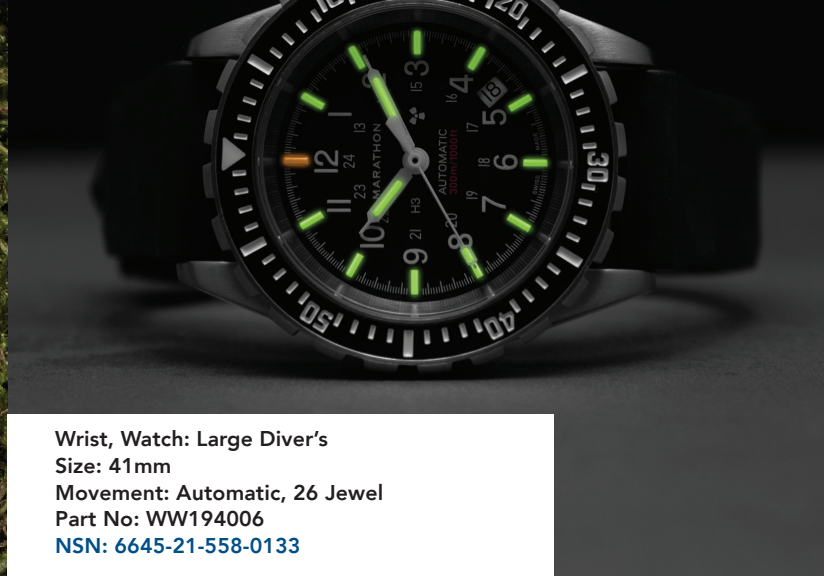

Genuine Military Tools of Time

\$0.00 minimum | 7 day ARO

Wrist, Watch: USAF™ Officer's with Date
Size: 39mm
Movement: Quartz, 3 Jewel
Part No: WW194015SS-1003
NSN: 6645-01-697-8861

Wrist, Watch: Jumbo Diver/Pilot's Chronograph
Size: 46mm
Movement: Automatic, 25 Jewel, Day and Date
1/5th sec. & 1/100th min. timing
Part No: WW194014
NSN: 6645-01-544-0408

Wrist, Watch: Jumbo Diver's Day/Date
Size: 46mm
Movement: Automatic 25 Jewel, Day and Date
Bilingual: English/French
Part No: WW194021
NSN: 6645-21-886-8975

Wrist, Watch: US Army™ Field
Size: 34mm
Movement: Dual Wind, Hack
Part No: WW194003SG-1101
NSN: 66645-01-694-1800

Wrist, Watch: USMC Pilot's with Date
Size: 41mm
Movement: Quartz, 3 Jewel
Part No: WW194013USMC-BK
NSN: 6645-01-698-6037

Wrist, Watch: Large Diver's
Size: 41mm
Movement: Automatic, 26 Jewel
Part No: WW194006
NSN: 6645-21-558-0133