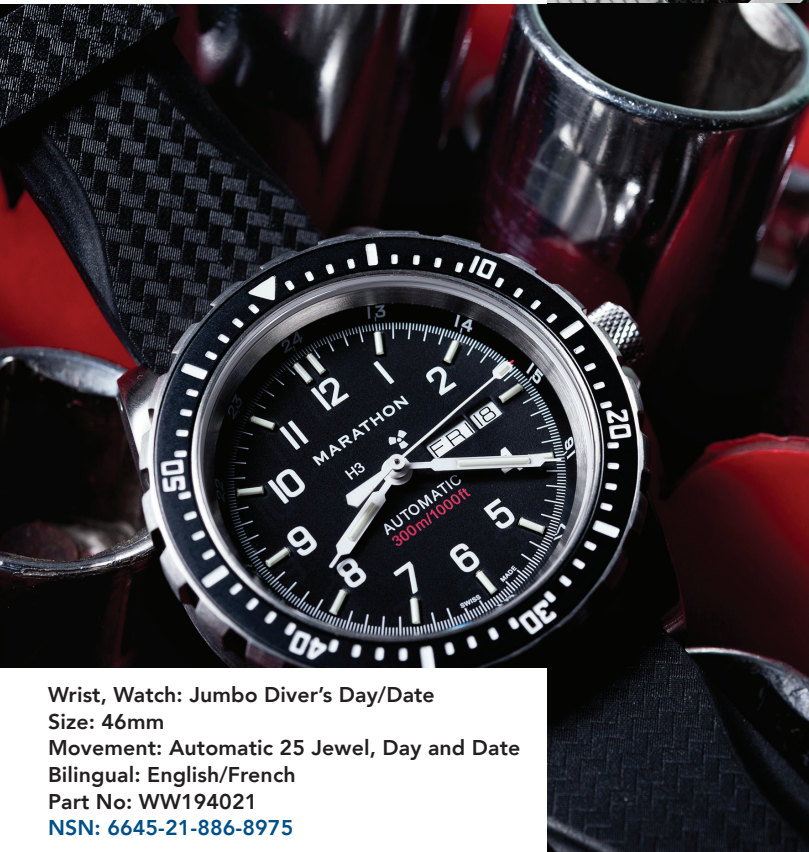

Genuine Military Tools of Time

\$0.00 minimum | 7 day ARO

Wrist, Watch: USAF™ Officer's with Date
Size: 39mm
Movement: Quartz, 3 Jewel
Part No: WW194015SS-1003
NSN: 6645-01-697-8861

Wrist, Watch: Jumbo Diver/Pilot's Chronograph
Size: 46mm
Movement: Automatic, 25 Jewel, Day and Date
1/5th sec. & 1/100th min. timing
Part No: WW194014
NSN: 6645-01-544-0408

Wrist, Watch: Jumbo Diver's Day/Date
Size: 46mm
Movement: Automatic 25 Jewel, Day and Date
Bilingual: English/French
Part No: WW194021
NSN: 6645-21-886-8975

Wrist, Watch: US Army™ Field
Size: 34mm
Movement: Dual Wind, Hack
Part No: WW194003SG-1101
NSN: 66645-01-694-1800

Wrist, Watch: USMC Pilot's with Date
Size: 41mm
Movement: Quartz, 3 Jewel
Part No: WW194013USMC-BK
NSN: 6645-01-698-6037

Wrist, Watch: Large Diver's
Size: 41mm
Movement: Automatic, 26 Jewel
Part No: WW194006
NSN: 6645-21-558-0133