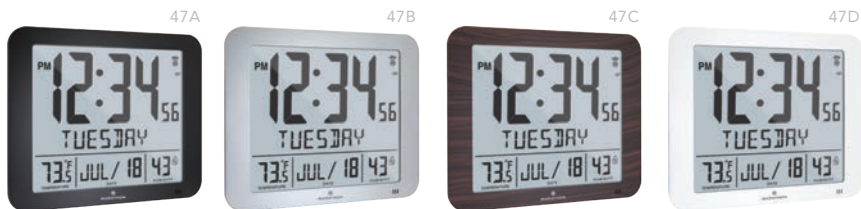

CL030027-FD-NA

Slim Atomic Full Calendar Wall Clock with Indoor/ Outdoor Temperature

Marathon® Slim Atomic Wall Clock features a large, legible display for easy viewing and a full weekday readout, perfect for planning and organization. The clock has been designed with absolute simplicity, featuring self-setting and self-adjusting updates. Displaying indoor/outdoor temperatures and time in a 12 or 24-hour format, this timepiece is the perfect wall accessory to enhance your home or office.

0 63442 32263 5

1. Self-Setting/
Self-Adjusting
2. Adjustable
Time Zones
3. Highly
Legible Display
4. Indoor/Outdoor
Temperature

Outdoor
Remote Sensor
Included

CL030067-FD-NA

Slim Atomic Wall Clock with Full Calendar Display, Temperature & Humidity

Marathon's Slim Atomic Wall Clock is designed with a jumbo display for easy viewing and a full weekday readout, perfect for planning and organization. The clock has been designed with a sleek and stylish model also featuring self-setting and self-adjusting timing. Marathon's Slim Atomic Wall Clock is perfect for any anyone with an easy-to-set alarm and SNOOZE function along with displays available in 12 or 24-hour format.

(W x D x H): 9.8 x 1 x 8.1 in (24.9 x 2.5 x 20 cm)

1. Self-Setting/
Self-Adjusting
2. Adjustable
Time Zones
3. Slim
Jumbo Display
4. Temperature
& Humidity

47A Black

47B Graphite Grey

47C Wood Finish

47D White