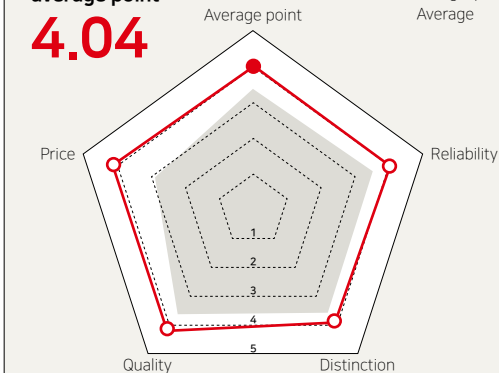

COMPANY INTRODUCTION

average point

4.04

Rating Region

Sangly co.,Ltd is a manufacturer of Aluminium diecasting Cookware. We put the customers first with our philosophy, perfect performance is the permanent customer. CHEFWAY have been working on development of products which can bring a joy into kitchen based on our producing skills and many years of experience in this field. We're expanding our business to oversea market, Korean market as well. We're built product control system which meets ISO9001 and ISO14001.

#Chefway

Contact Point

- CHUN GI,KIM
- +82-31-986-6201
- 1130kcg@hanmail.net