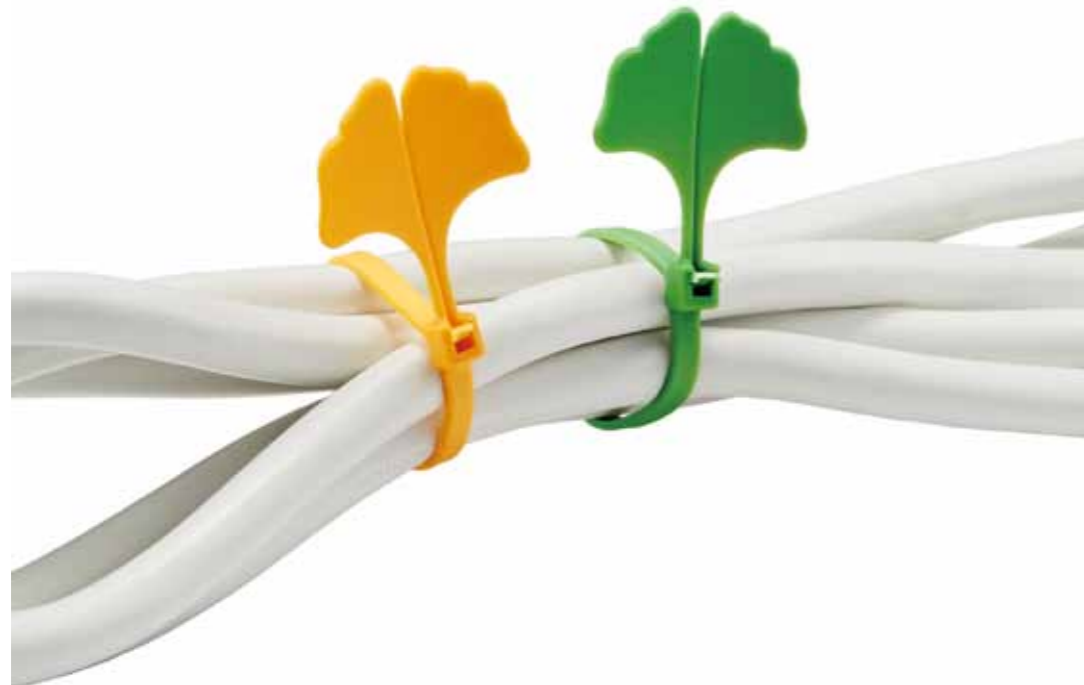

POINT&EDGE INC.

GALA TIE

Hand tearable cable ties
Easy to split! No knife, no scissors needed.
Adding aesthetic touch, at low cost.

FOB Price	USD 0.6
M.O.Q.	6,000 set
Target Customer	20-30's women
Target Countries	USA, HONG KONG, EU, AUSTRALIA

Homepage	www.pointandedge.com
Annual Sales(2017)	USD 50,000
Export Amount(2017)	USD 10,000
Export country	Japan, philippines

TAP-UP

DESK-MOUNTED MULTI-TAP ORGANIZER

FOB Price	USD 7.5
M.O.Q.	1,000 pcs
Target Customer	HOME, OFFICE
Target Countries	USA, HONG KONG, EU, AUSTRALIA

COMPANY INTRODUCTION

average point
3.94

Rating Region

POINT & EDGE' is a creativity-oriented IT accessory maker.

'POINT' in the name means idea, the heart of products, and 'edge' means design, the form of product.