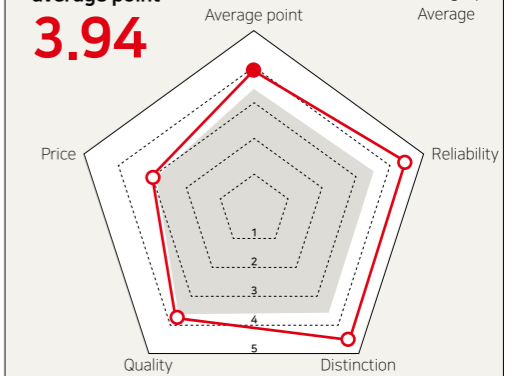

Homepage	www.pointandedge.com
Annual Sales(2017)	USD 50,000
Export Amount(2017)	USD 10,000
Export country	Japan, philippines

TAP-UP

DESK-MOUNTED MULTI-TAP ORGANIZER

FOB Price	USD 7.5
M.O.Q.	1,000 pcs
Target Customer	HOME, OFFICE
Target Countries	USA, HONG KONG, EU, AUSTRALIA

COMPANY INTRODUCTION

average point
3.94

Rating Region

POINT & EDGE' is a creativity-oriented IT accessory maker.

'POINT' in the name means idea, the heart of products, and 'edge' means design, the form of product.