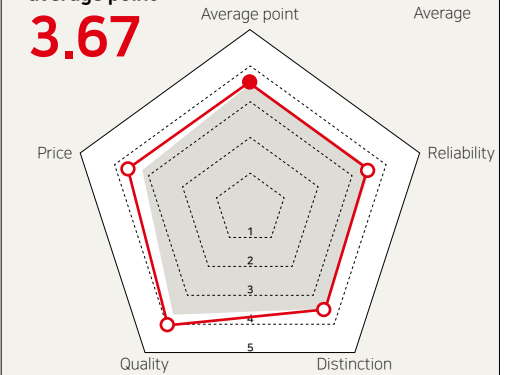

FOB Price	Negotiable
M.O.Q.	Negotiable
Target Customer	Pet chain, Online shopping, Retail chain
Target Countries	South East Asia, Russia, Middle east

COMPANY INTRODUCTION

average point

3.67

Rating Region

Treat Pets Like Your Family