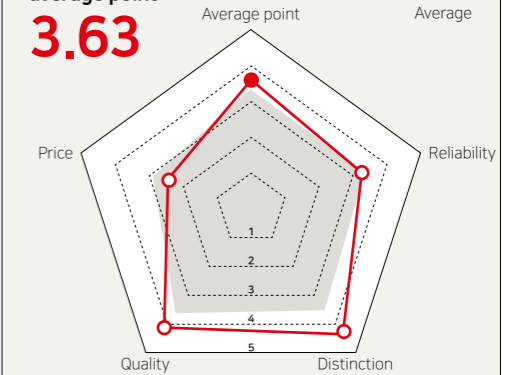

COMPANY INTRODUCTION

average point
3.63

Rating Region

Change your bag, Charge your life. ODDEYE is a company that makes products that combine IT and fashion. The first product is an oddeyebag. Oddeyebag is a wireless charging bag. By ODDEYE, every bag in the world can be a wireless charging bag.

#oddeyebag #clutchbag
#wirelesscharger #wirelesschargingbag

Contact Point

👤 Wan-Mo, Kang
📞 +82-10-6395-6120
✉️ oddeye@oddeyebag.com