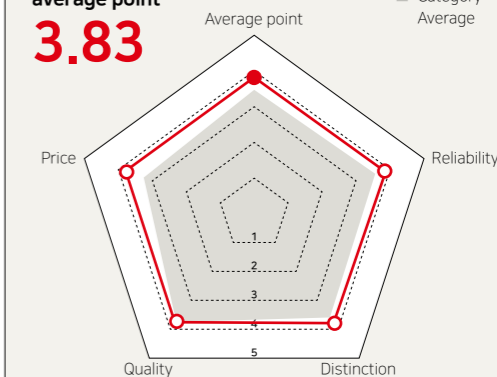

FOB Price	USD 7.4
M.O.Q.	300 ea
Target Customer	all age
Target Countries	China, Hong Kong, USA, Russia

Baegayul honeyuckle hydrogel mask 1Set(10 EA)

Minimal skin irritation. A mask that elevates the healthiness of the skin by blocking external influence and prevents the dehydration by protecting the skin barrier.

FOB Price	USD 8.2
M.O.Q.	1,700 ea
Target Customer	all age
Target Countries	China, Hong Kong, USA, Russia

COMPANY INTRODUCTION

average point
3.83

Rating Region

Professional cosmetic manufacturing and distribution company in pursuit of the number one leader in the cosmeceutical area