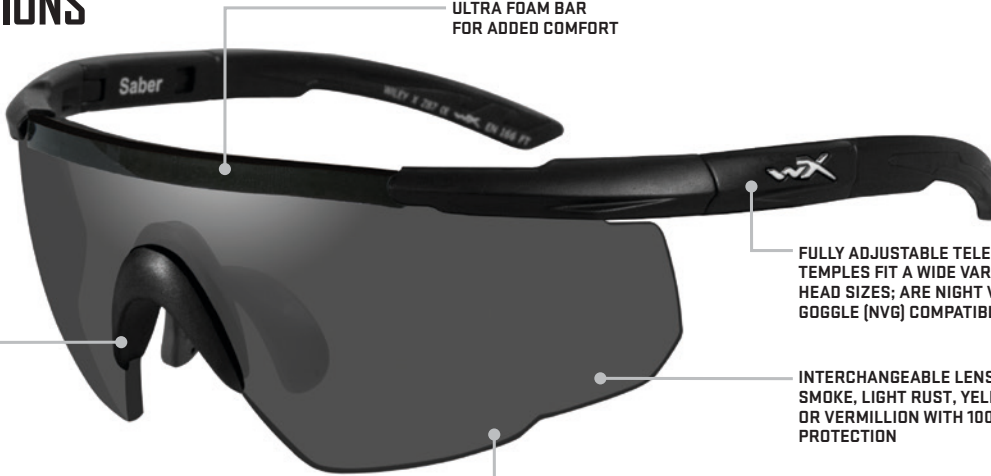

ABSOLUTE. PREMIUM. PROTECTION.™

SABER ADVANCED

SPECIFICATIONS

ULTRA FOAM BAR FOR ADDED COMFORT

RX INSERT PTX

FULLY ADJUSTABLE TELESCOPING TEMPLES FIT A WIDE VARIETY OF HEAD SIZES; ARE NIGHT VISION GOGGLE (NVG) COMPATIBLE

INTERCHANGEABLE LENS OPTIONS CLEAR, SMOKE, LIGHT RUST, YELLOW OR VERMILLION WITH 100% UVA/UVB PROTECTION

RX CAPABLE

ADJUSTABLE TAKE FLIGHT™ NOSE BRIDGE ACCOMMODATES ANY FACE/NOSE BRIDGE

302

PACKAGES

- 300 BLACK FRAME - PALE YELLOW LENS
- 301 BLACK FRAME - LIGHT RUST LENS
- 302 BLACK FRAME - SMOKE GREY LENS
- 303 BLACK FRAME - CLEAR LENS
- 304 BLACK FRAME - VERMILLION LENS
- 305 BLACK FRAME - SMOKE GREY, PALE YELLOW LENSES
- 306 BLACK FRAME - SMOKE GREY, LIGHT RUST LENSES
- 307 BLACK FRAME (2 FULL SETS) - SMOKE GREY, CLEAR LENSES (2 FULL SETS)
- 308 BLACK FRAME - SMOKE GREY, CLEAR, LIGHT RUST LENSES
- 309 BLACK FRAME - SMOKE GREY, LIGHT RUST, VERMILLION LENSES

LENSES

INTERCHANGEABLE LENS OPTIONS CLEAR, SMOKE, LIGHT RUST, YELLOW OR VERMILLION WITH 100% UVA/UVB PROTECTION

SHATTERPROOF SELENITE™ LENS MEETS MIL-PRF-32432(GL) BALLISTIC STANDARD T-SHELL™ ANTI SCRATCH HARD COAT FOR LONGER LENS LIFE