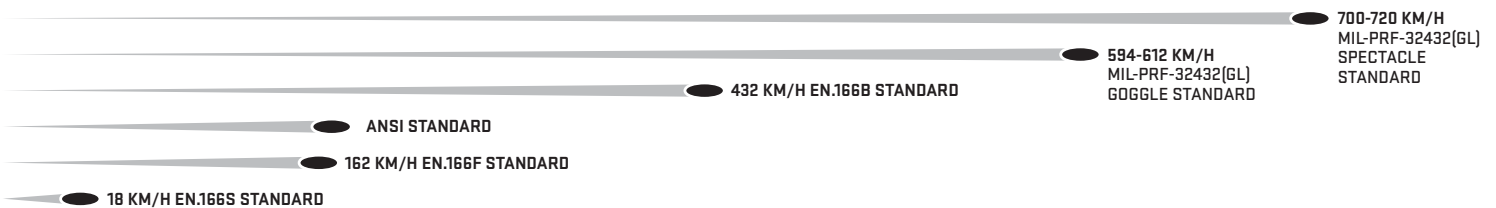

WILEY X, INC., USA 7800 Patterson Pass Rd. Livermore, CA 94550 USA
Tel: 1.800.776.7842 // Fax: 925.455.8860 // www.wileyx.com

Wiley X EMEA LLC, Søndergade 8-10, 7570 Vemb, Denmark
Tel: +45.96.93.00.45 // Fax: +45.96.93.00.40 // www.wileyx.eu