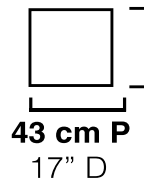

SALE ONLY IN  

 **SILLONES**
ARMCHAIRS

SILLONES ARMCHAIRS

SILLON TEJIDO TIJUANA SFB.062

Madera
Wood

80 cm A
31 1/2" H

60 cm P
23 3/4" D

54 cm L
21 1/4" W

SILLA DONA SFB.061

Madera
Wood

88 cm A
34 1/2" H

92 cm P
36 1/4" D

92 cm P
36 1/4" D

50 cm A
19 1/2" H

SILLONES ARMCHAIRS

SILLON EQUIPAL TEJIDO SFB.063

Acero -
Steel -

80 cm A
31 1/2" H

60 cm P
23 3/4" D

43 cm P
17" D

SILLON TUBO SFB.049

Acero - Madera
Steel - Wood

82 cm A
32 1/2" H

40 cm A
16 1/2" H

71 cm L
27 3/4" W

90 cm P
35 1/2" D

90 cm P
35 1/2" D

SILLONES ARMCHAIRS

SILLON PAROTA SFB.068

Madera
Wood

SILLON MANTARAYA SFB.069

Madera
Wood