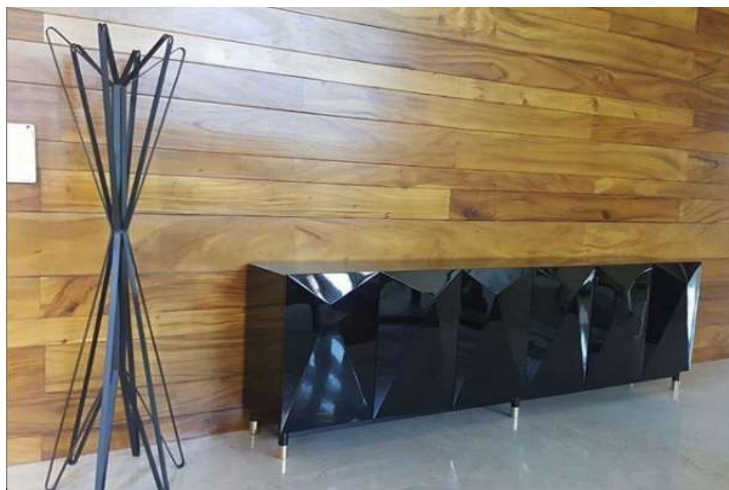

SALE ONLY IN  

 **PERCHEROS**
COAT HANGERS

PERCHEROS
COAT
HANGERS

PERCHERO MARIPOSA

CHICO SFP-001

Acero
Steel

1.80 mts A
70 3/4" H

45 cm L
15 3/4" W

PERCHERO MARIPOSA GDE SFP-002

Acero
Steel

1.10 mts A
43 1/2" H

40 cm L
15 3/4" W

PERCHEROS

COAT HANGERS

PERCHERO TUBERIA SFP-003

Acero
Steel