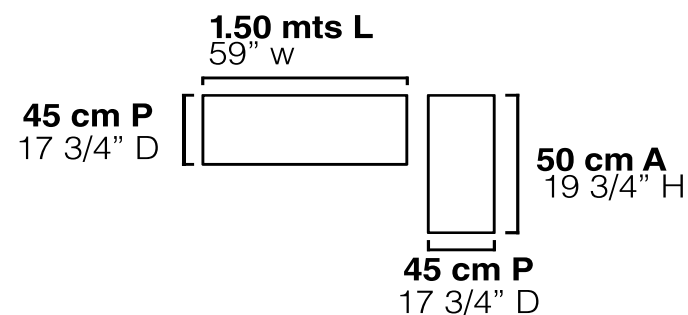

SALE ONLY IN  

MUEBLES TV
TV FURNITURE

MUEBLES TV

TV Furniture

MUEBLE TV ROMINA SFT-001

Acero - Madera
Steel - wood

MUEBLE TV CENTRAL PARK SFT-002

Acero - Madera
Steel - wood