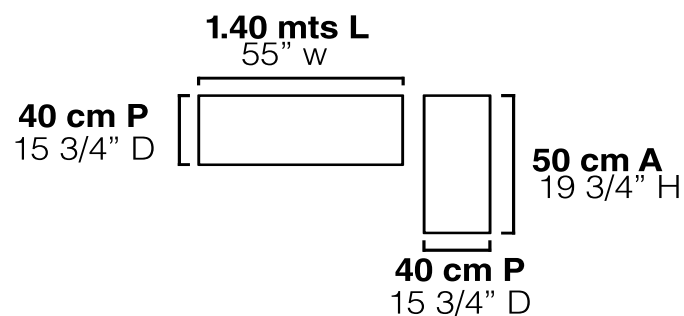

SALE ONLY IN  

MUEBLES TV
TV FURNITURE

MUEBLES TV

TV Furniture

MUEBLE TV ROMINA SFT-001

Acero - Madera
Steel - wood

MUEBLE TV CENTRAL PARK SFT-002

Acero - Madera
Steel - wood