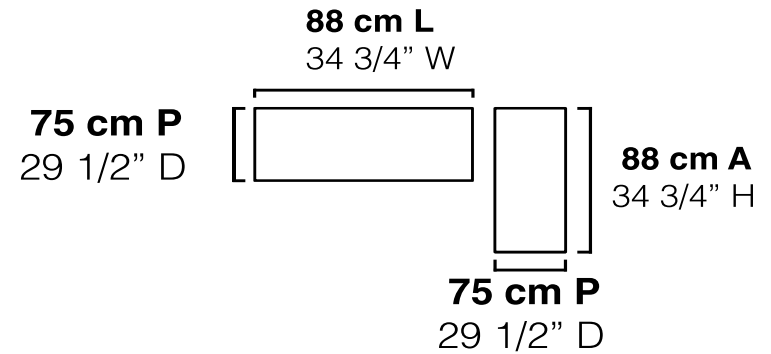

MECEDORA
Y OTTOMANES

MECEDORA CINTHIA SKM-003

Madera Pino
Pine Wood