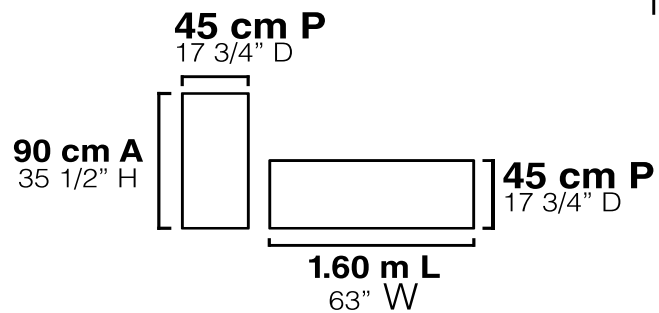

MECEDORA ZARA SKM-004

Madera Pino
Pinewood