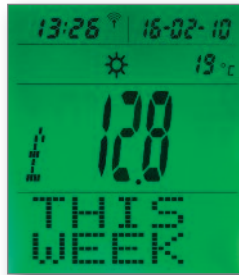

Monitor your weekly spend - electricity cost per week