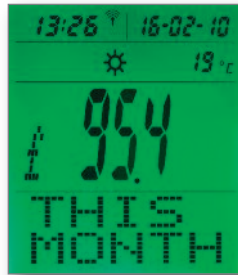

Allow for accurate monthly budgeting - electricity costs per month