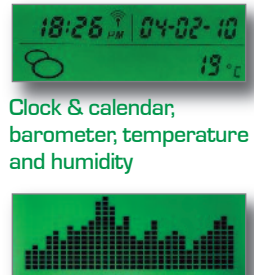

**model
2652**

www.saveometer.com

*terms and conditions apply - see website for details

The Saveometer is a portable wireless display that shows in real time all the information you need to monitor and control your electricity costs

Up to the minute cost information – this screen shows real time spending of 12.5p per hour

Monitor your weekly spend - electricity cost per week

Allow for accurate monthly budgeting - electricity costs per month

Be aware of your carbon footprint – monitor how much CO₂ your electricity use is generating

Clock & calendar, barometer, temperature and humidity

30 day bar chart shows electricity use and trends

The Saveometer Personal Smart Meter

Brightly coloured LEDs indicating 5 different cost levels of electricity use

The Saveometer's large display clearly shows all the information needed to control your electricity use. The time, date and weather icons are prominently displayed along with easy to read costs per hour, week, month, quarter and year. The display screen has the option of being permanently backlit making it even easier to control your electricity costs