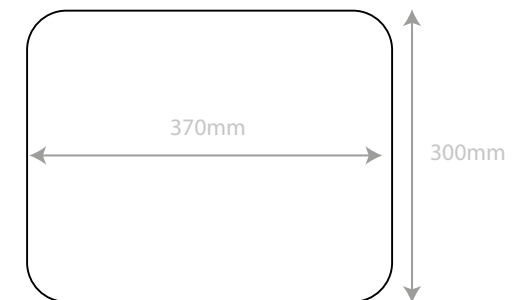

The Soft Square

- This sink can be sat countertop or invisibly wall hung using one of our metal brackets
- Weight – 16kg
- Sinks are made to a tolerance of +/- 5mm
- Does not contain an overflow
- Plug is centred
- Requires a universal un slotted plug waste (not provided)

TOP ELEVATION

ISOMETRIC VIEW

CROSS SECTION

FRONT & SIDE ELEVATION

EXTERNAL BASE