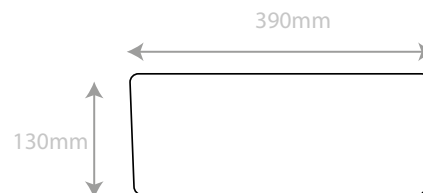

The Soft Square

- This sink can be sat countertop or invisibly wall hung using one of our metal brackets
- Weight – 16kg
- Sinks are made to a tolerance of +/- 5mm
- Does not contain an overflow
- Plug is centred
- Requires a universal un slotted plug waste (not provided)

TOP ELEVATION

ISOMETRIC VIEW

CROSS SECTION

FRONT & SIDE ELEVATION

EXTERNAL BASE