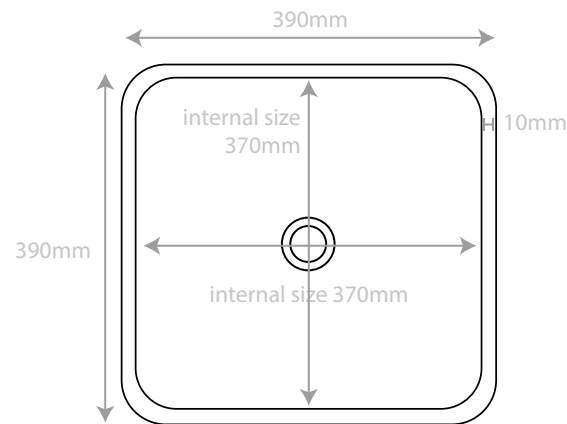

The Soft Square

- This sink can be sat countertop or invisibly wall hung using one of our metal brackets
- Weight – 16kg
- Sinks are made to a tolerance of +/- 5mm
- Does not contain an overflow
- Plug is centred
- Requires a universal un slotted plug waste (not provided)

TOP ELEVATION

ISOMETRIC VIEW

CROSS SECTION

FRONT & SIDE ELEVATION

EXTERNAL BASE