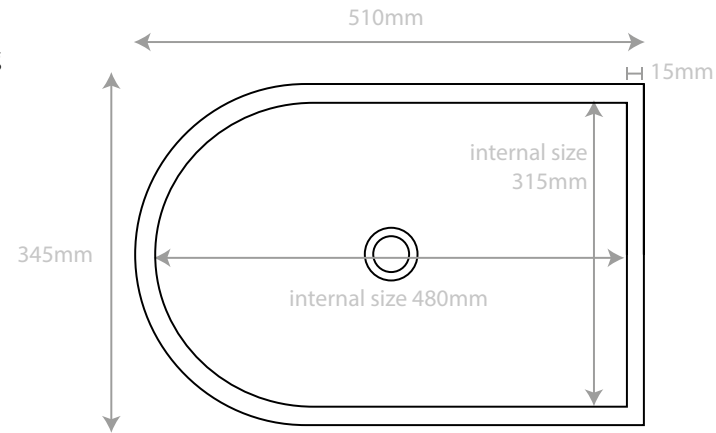

The Arch

- This sink can be sat countertop or invisibly wall hung using one of our metal brackets.
- Weight – 14kg
- Sinks are made to a tolerance of +/- 5mm
- Does not contain an overflow
- Plug is centred
- Requires a universal unslotted plug waste (not provided)

TOP ELEVATION

ISOMETRIC VIEW

FRONT ELEVATION

SIDE ELEVATION

EXTERNAL BASE