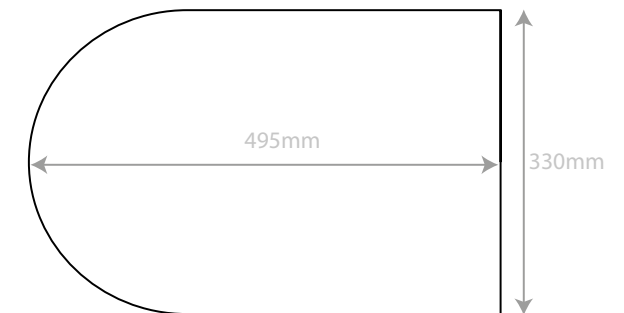

The Arch

- This sink can be sat countertop or invisibly wall hung using one of our metal brackets.
- Weight – 14kg
- Sinks are made to a tolerance of +/- 5mm
- Does not contain an overflow
- Plug is centred
- Requires a universal unslotted plug waste (not provided)

TOP ELEVATION

ISOMETRIC VIEW

FRONT ELEVATION

SIDE ELEVATION

EXTERNAL BASE