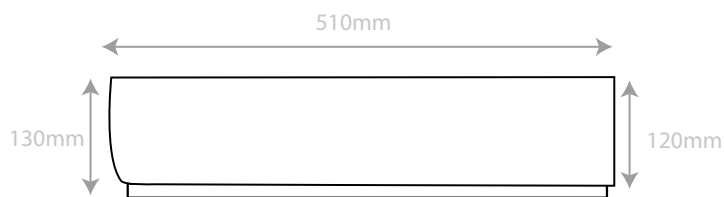

The Arch

- This sink can be sat countertop or invisibly wall hung using one of our metal brackets.
- Weight – 14kg
- Sinks are made to a tolerance of +/- 5mm
- Does not contain an overflow
- Plug is centred
- Requires a universal unslotted plug waste (not provided)

TOP ELEVATION

ISOMETRIC VIEW

FRONT ELEVATION

SIDE ELEVATION

EXTERNAL BASE