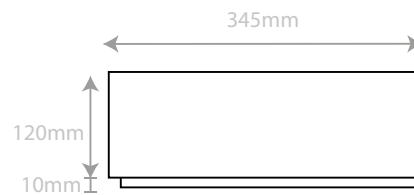

The Arch

- This sink can be sat countertop or invisibly wall hung using one of our metal brackets.
- Weight – 14kg
- Sinks are made to a tolerance of +/- 5mm
- Does not contain an overflow
- Plug is centred
- Requires a universal unslotted plug waste (not provided)

TOP ELEVATION

ISOMETRIC VIEW

FRONT ELEVATION

SIDE ELEVATION

EXTERNAL BASE