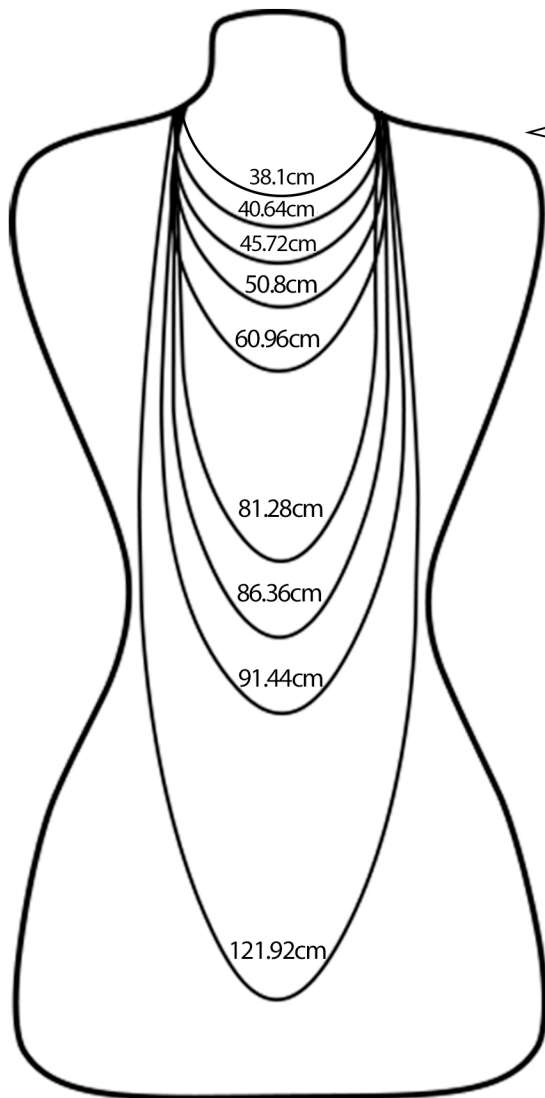

KATHRYN

NEW YORK

NECKLACE SIZE CHART

Choose the size that's right for you

Length

See Measurements in Centimeters

15"

16"

18"

20"

24"

32"

34"

36"

48"