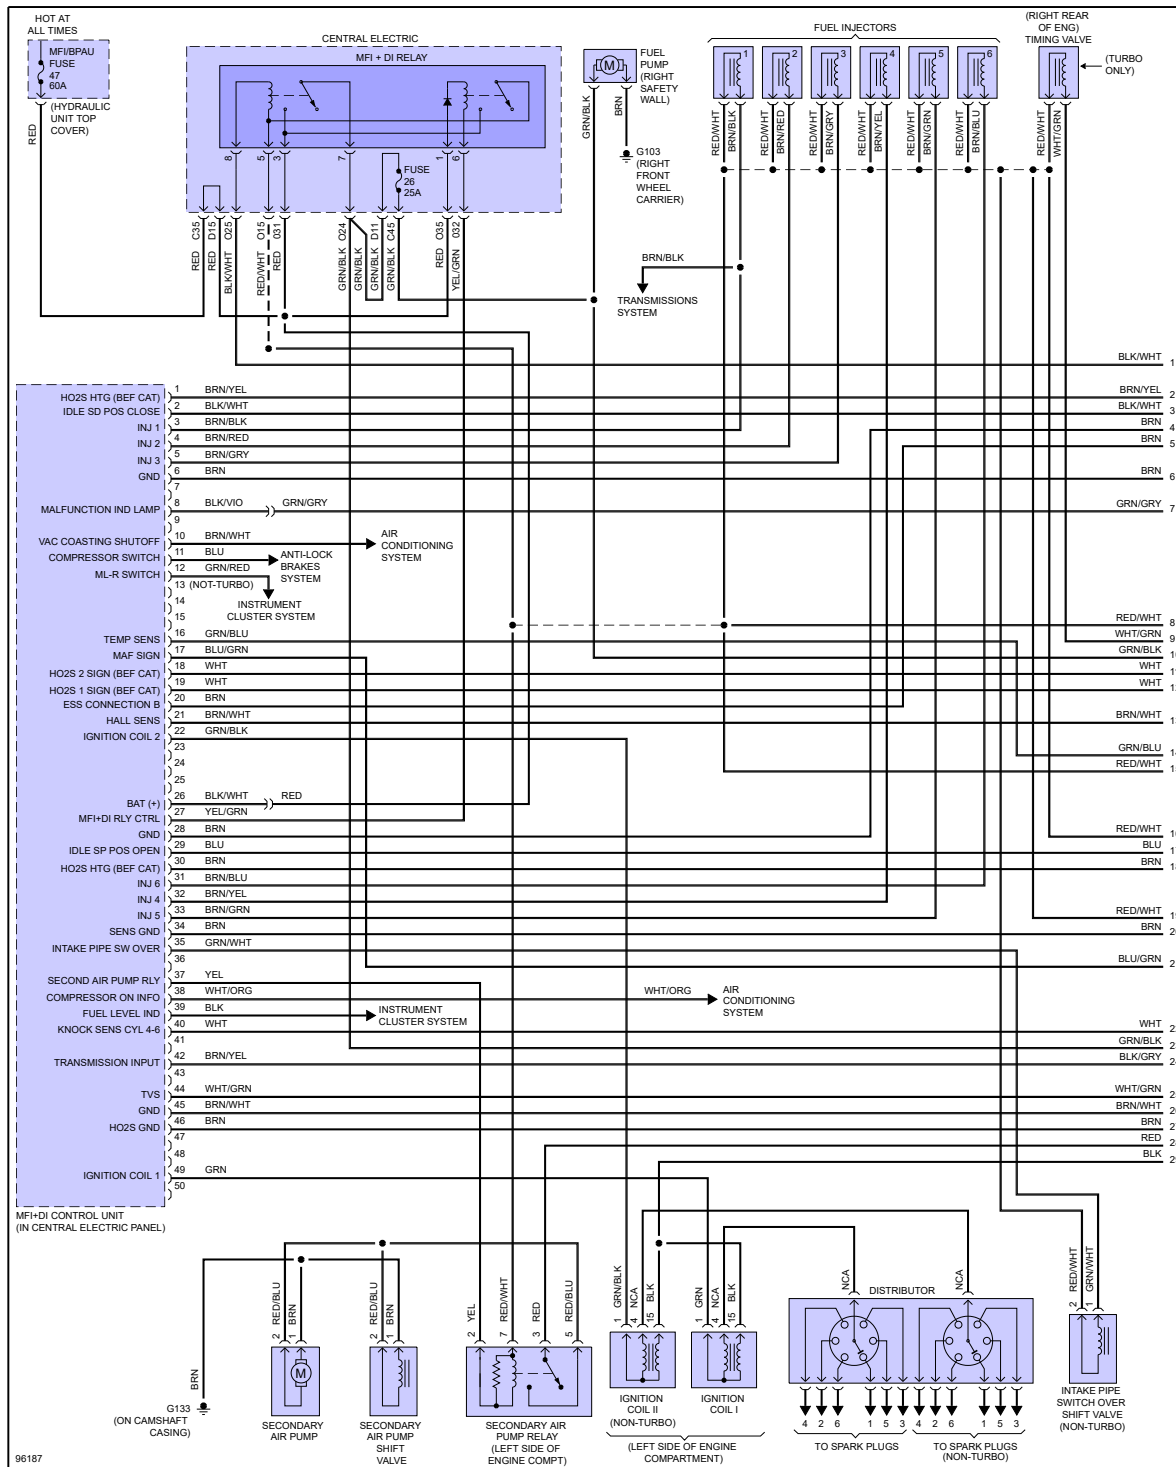

YMMS: 1996 Porsche 911 Carrera  
 Engine: 3.6L Eng  
 VIN:

Feb 27, 2023  
 License:  
 Odometer:

Fig 1: 3.6L, Engine Performance Circuits (1 of 3)

YMMS: 1996 Porsche 911 Carrera  
 Engine: 3.6L Eng  
 VIN:

Feb 27, 2023  
 License:  
 Odometer:

Fig 3: 3.6L, Engine Performance Circuits (3 of 3)