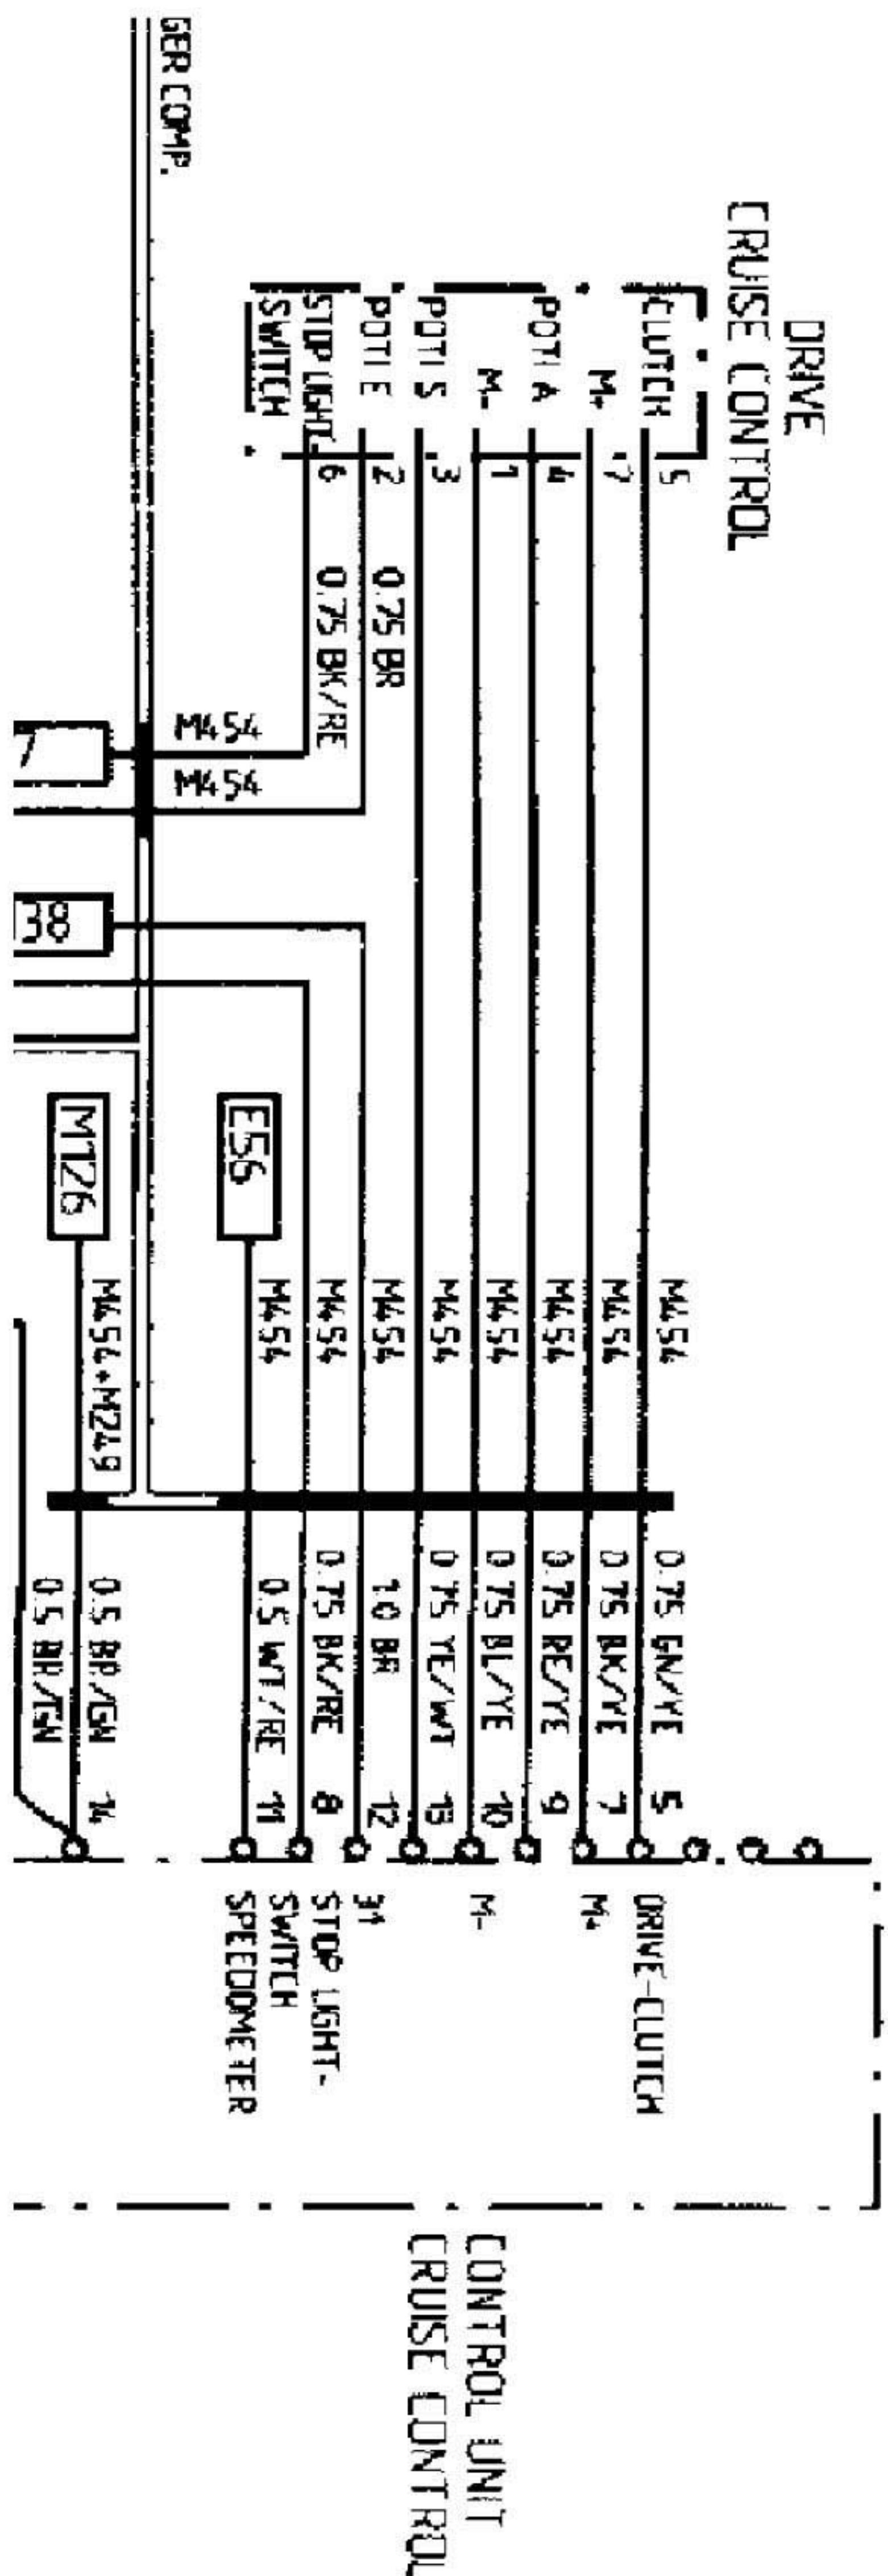

SPARK PLUGS

DISTRIBUTER

CRUISE CONTROL (M454)

41

42

43

44