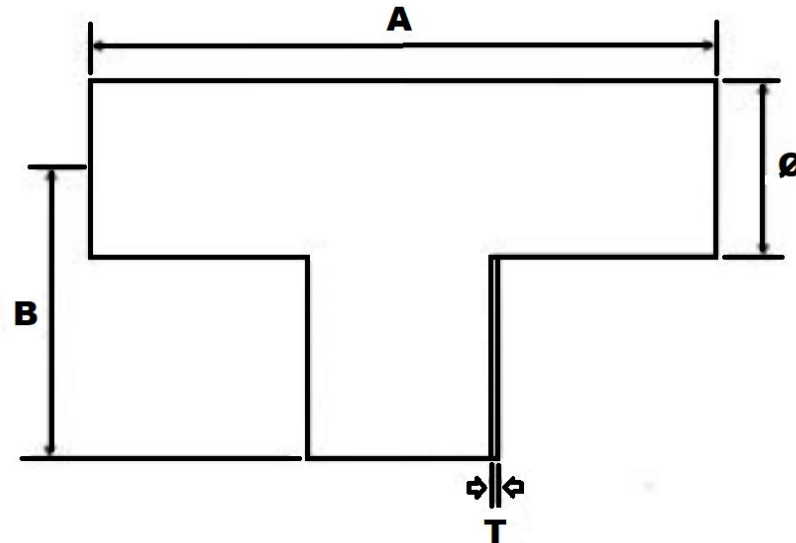

STATTIN STAINLESS

WHERE STAINLESS STEEL FITTINGS LIVE

	Ø	T	B	A
1/2"	12.7mm	1.6mm	20mm	40mm
3/4"	19.05mm	1.6mm	28mm	57mm
1"	25.4mm	1.6mm	38mm	77mm
1 1/4"	31.75mm	1.6mm	77mm	155mm
1 1/2"	38.1mm	1.6mm	56mm	114mm
2"	50.8mm	1.6mm	77mm	153mm
2 1/2"	63.5mm	1.6mm	93mm	190mm
3"	76.2mm	1.6mm	113mm	229mm
4"	101.6mm	1.6mm	150mm	305mm
5"	127mm	1.6mm	163mm	320mm
6"	152.4mm	2.0mm	220mm	436mm