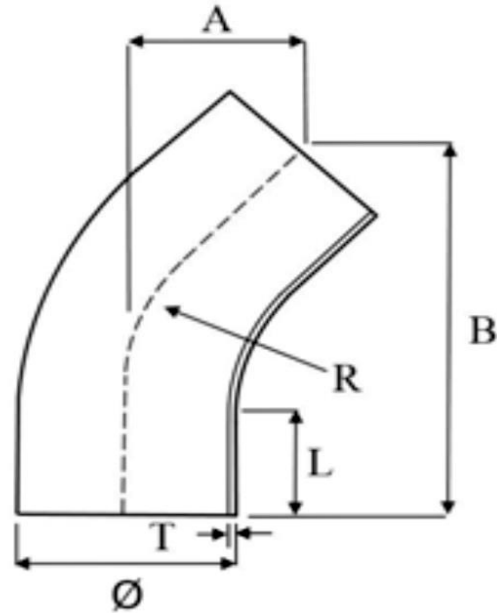

STATTIN STAINLESS

WHERE STAINLESS STEEL FITTINGS LIVE

	Ø	T	R	A	B	L
3/4"	19.05mm	1.6mm	28.58mm	30mm	74mm	30mm
1"	25.4mm	1.6mm	38.1mm	32mm	80mm	30mm
1 1/4"	31.75mm	1.6mm	47.63mm	34mm	87mm	30mm
1 1/2"	38.1mm	1.6mm	57.15mm	36mm	93mm	30mm
2"	50.8mm	1.6mm	76.2mm	43mm	106mm	30mm
2 1/2"	63.5mm	1.6mm	92.25mm	54mm	117mm	30mm
3"	76.2mm	1.6mm	114.3mm	57mm	131mm	30mm
4"	101.6mm	1.6mm	152.4mm	64mm	160mm	30mm
5"	127mm	1.6mm	190.5mm	82mm	208mm	40mm
6"	152.4mm	2.0mm	228.6mm	95mm	235mm	40mm