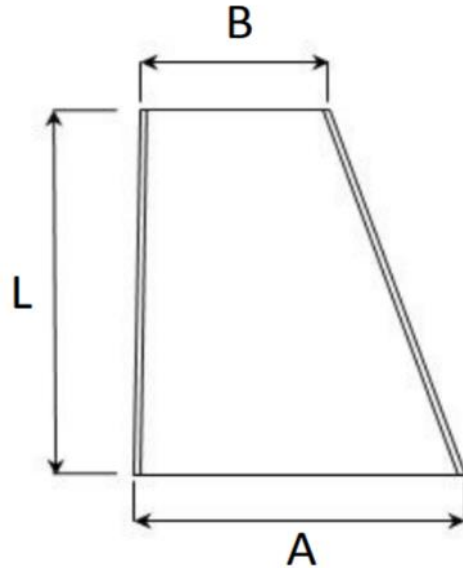

STATTIN STAINLESS

WHERE STAINLESS STEEL FITTINGS LIVE

SIZE	A	B	L
1 1/2" x 1"	38.1mm	25.4mm	38.1mm
2" x 1"	50.8mm	25.4mm	50.8mm
2" x 1 1/2"	50.8mm	38.1mm	50.8mm
2 1/2" x 1 1/2"	63.5mm	38.1mm	63.5mm
2 1/2" x 2"	63.5mm	50.8mm	63.5mm
3" x 1 1/2"	76.2mm	38.1mm	76.2mm
3" x 2"	76.2mm	50.8mm	76.2mm
3" x 2 1/2"	76.2mm	63.5mm	76.2mm
4" x 2"	101.6mm	50.8mm	101.6mm
4" x 2 1/2"	101.6mm	63.5mm	101.6mm
4" x 3"	101.6mm	76.2mm	101.6mm