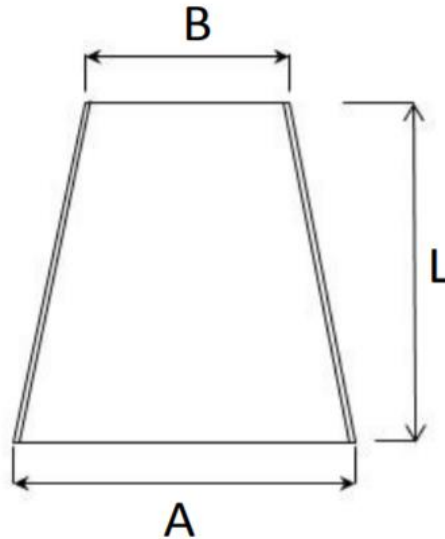

STATTIN STAINLESS

WHERE STAINLESS STEEL FITTINGS LIVE

SIZE	A	B	L	SIZE	A	B	L
3/4" x 1/2"	19.05mm	12.7mm	19.05mm	4" x 1"	101.6mm	25.4mm	101.6mm
1" x 1/2"	25.4mm	12.7mm	25.4mm	4" x 1 1/2"	101.6mm	38.1mm	101.6mm
1" x 3/4"	25.4mm	19.05mm	25.4mm	4" x 2"	101.6mm	50.8mm	101.6mm
1 1/4" x 3/4"	31.75mm	19.05mm	31.75mm	4" x 2 1/2"	101.6mm	63.5mm	101.6mm
1 1/4" x 1"	31.75mm	25.4mm	38mm	4" x 3"	101.6mm	76.2mm	101.6mm
1 1/2" x 3/4"	38.1mm	19.05mm	38.1mm	5" x 3"	127mm	76.2mm	127mm
1 1/2" x 1"	38.1mm	25.4mm	38.1mm	5" x 4"	127mm	101.6mm	110mm
1 1/2" x 1 1/4"	38.1mm	31.75mm	38.1mm	6" x 3"	152.4mm	76.2mm	160mm
2" x 3/4"	50.8mm	19.05mm	50.8mm	6" x 4"	152.4mm	101.6mm	140mm
2" x 1"	50.8mm	25.4mm	50.8mm	6" x 5"	152.4mm	127mm	100mm
2" x 1 1/4"	50.8mm	31.75mm	50.8mm	8" x 6"	203.2mm	152.4mm	200mm
2" x 1 1/2"	50.8mm	38.1mm	50.8mm				
2 1/2" x 1"	63.5mm	25.4mm	63.5mm				
2 1/2" x 1 1/2"	63.5mm	38.1mm	63.5mm				
2 1/2" x 2"	63.5mm	50.8mm	63.5mm				
3" x 1"	76.2mm	25.4mm	76.2mm				
3" x 1 1/2"	76.2mm	38.1mm	76.2mm				
3" x 2"	76.2mm	50.8mm	76.2mm				
3" x 2 1/2"	76.2mm	63.5mm	76.2mm				