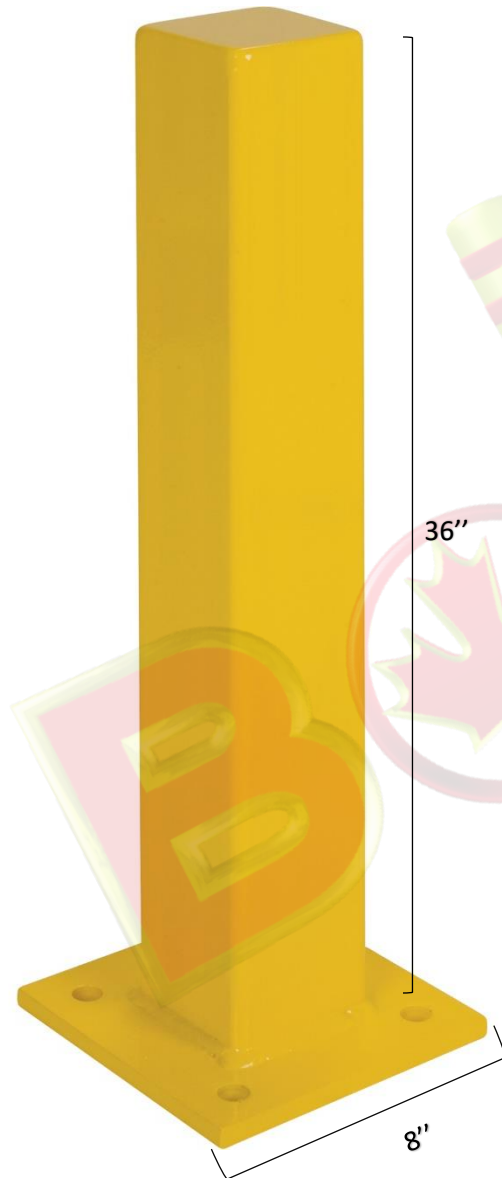

# Steel Square Bollard

ACIERCBC636/ACIERCABC436

ACIERCBC636

ACIERCABC436

## Description :

Steel Bollard superior quality  
Powder coated paint  
Red reflecting tape (option)  
½ gal Anchor not included

## Specification :

Dim: 4'' x 36'' Or 6'' x 36''  
Plate: 8'' – 10''  
Hole: 5/8''  
Wall: 1/8''