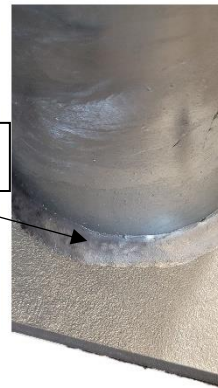

Steel Bollard 6 5/8 x 48
Fully Galvanized

48"

12"x12'

7/8"

Galvanized 100%

Description :

Steel Galvanized bollard superior quality

Red reflecting tape (option)

3/4-gal Anchor are not included

Specification :

Dim : 6 5/8"

Plate: 12"x 12" x 1/2

Hole: 7/8"

Wall : 1/4"

Finish / Finition :

Galvanized 100%