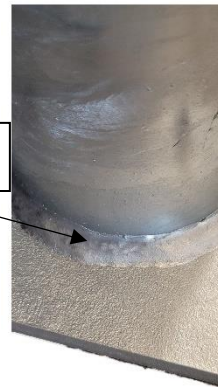

**Bollard Acier / Steel Bollard**  
**Fully Galvanized/ BCFG4548**

**4.5 on 8x8 plate**

48"

8"

7/8"

Galvanisé 100%

**Description :**

Steel Galvanized bollard superior quality  
 Red reflecting tape (option)  
 3/4-gal Anchors not included.

Our base plate bollards are quality  
 100% Galvanized steel designed to  
 protect properties, assets, and  
 environments. Suitable for commercial,  
 industrial, and private use for pathways,  
 garages, car parks, and roads amongst  
 many other environments.

**Specification :**

Dim : 4.5" , 6 5/8"  
 Plate : 8" x 1/2. 12" x 1/2  
 Holes : 7/8"  
 Wall : 1/4"

**Finish / Finition :**

Galvanized

2970 Rue Turcot,  
 St Hyacinthe, QC, J2S8Z6

**2020 Édition/updated**