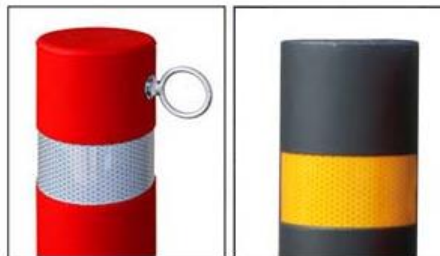

Super Flex - BCFLEX90

- Stainless steel upper reinforcement plate for a better fixing to the floor.
- Screw

Anchor

FEATURES

- Practically unbreakable.
- 100% recyclable.
- Not painted. Doesn't rust. Maintenance-free.
- Memory bollard; in case of an impact, it returns to its original shape and position.
- Excellent impact resistance and flexibility on a wide range of temperatures.
- High resistance to many solvents, oils and greases.
- High resistance to abrasion.
- Pleasant touch.
- Aesthetically identical to metal bollards.

OPTIONAL ACCESORIES

- Bespoken special designs.
- Non-standard colors (RAL colors, Corten imitation).
- Road signs adaptation.
- Ring for chains.
- Customized logo.
- Reflective strips in other colors.

As we are manufacturers, we can adapt our bollards according to the customer's needs.

Description :

Our R&D department has improved our bollards formula by developing a higher quality and strength flexible bollards with plate, called **A-FLEX B**, with the aim to improve our polyurethane flexible bollards with plate.

Specification :

Flexible bollard suitable for places where embedding isn't necessary. 160x160 mm. bottom plate, these **A-FLEX flexible bollards** return to their

Finish / Finition :

Black - Red -Yellow- Green polyurethane flexible

Maintenance / Anchors:

Attachment with 4 metal anchors (not included).

- Doesn't rust
- Less weight
- Less noise generated
- Corrosion resistance

www.bollardcanadas.com

3405 Boul Losch
St Hubert, Qc J3Y5T7

1-855BOLLARD

info@bollardcanada.com