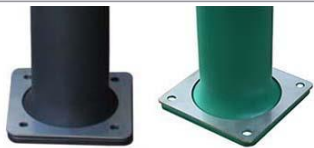

Super Flex - BCFLEX90

- Stainless steel upper reinforcement plate for a better fixing to the floor.
- Screw

Anchor

FEATURES

- Practically unbreakable.
- 100% recyclable.
- Not painted. Doesn't rust. Maintenance-free.
- Memory bollard; in case of an impact, it returns to its original shape and position.
- Excellent impact resistance and flexibility on a wide range of temperatures.
- High resistance to many solvents, oils and greases.
- High resistance to abrasion.
- Pleasant touch.
- Aesthetically identical to metal bollards.

OPTIONAL ACCESORIES

- Bespoken special designs.
- Non-standard colors (RAL colors, Corten imitation).
- Road signs adaptation.
- Ring for chains.
- Customized logo.
- Reflective strips in other colors.

Specification :

Flexible bollard suitable for places where embedding isn't necessary. 160x160 mm. bottom plate, these **A-FLEX flexible bollards** return to their

Finish / Finition :

Black - Red -Yellow- Green polyurethane flexible