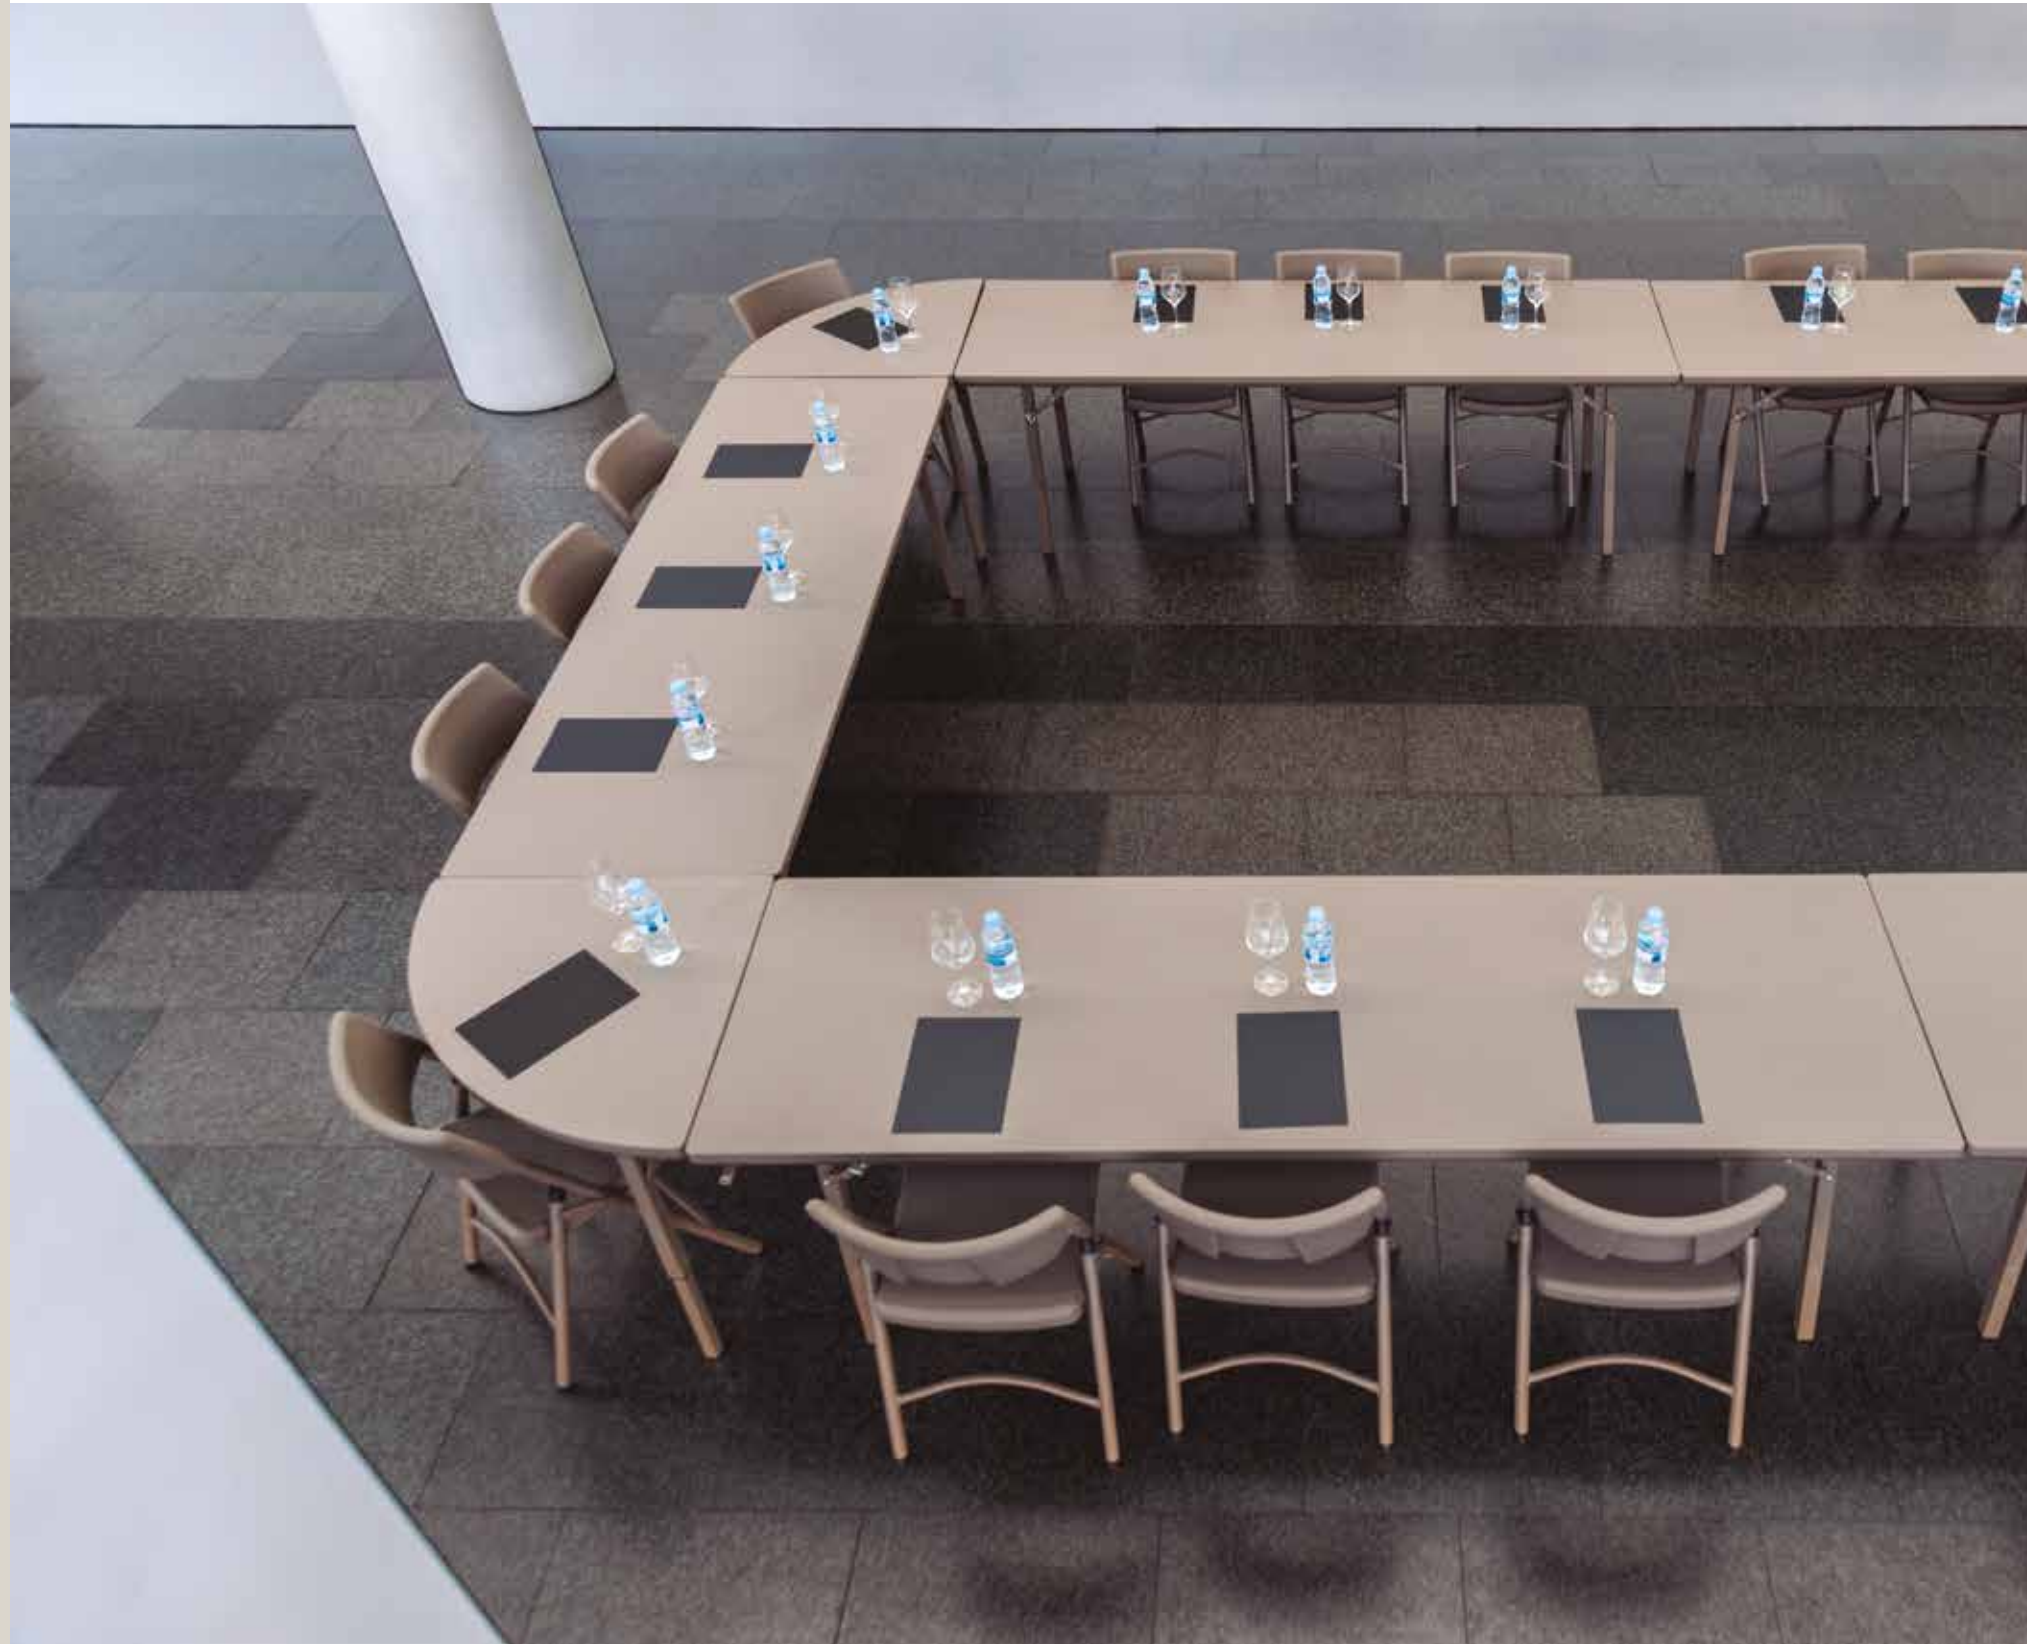

plain

1242	1243	1244	1245	1246	1247	1248	table cover
0557							tablecloth

XL Angle

TABLE MESA TABLE TISCH

L30" x W30" x H30"
L76.2 x W76.2 x H76.2 cm

The joining system provides
sturdiness and solidity
to table composition