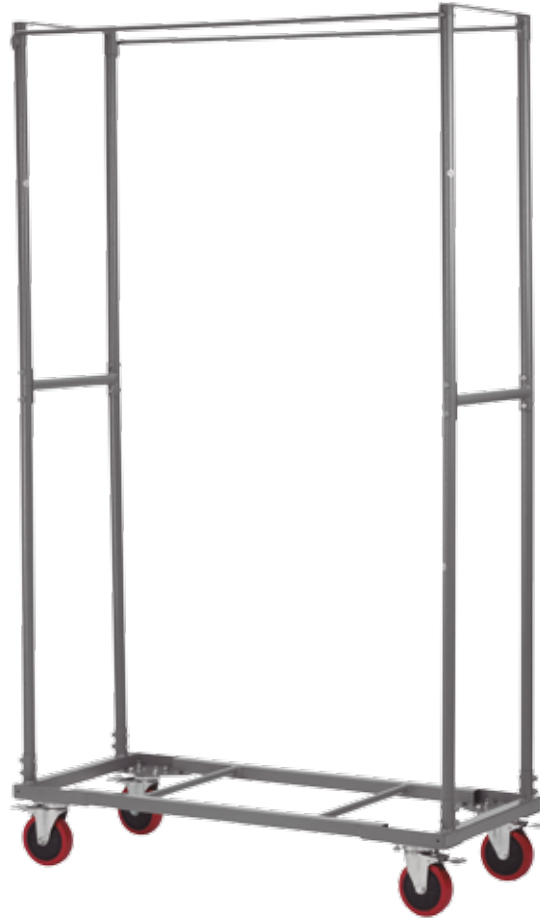

BigAlex Trolley

Easy locking and unlocking of the vertical posts.
Fácil bloqueo y desbloqueo de los postes verticales.
Poteaux verticaux faciles à bloquer et débloquer.
Leichtes Blockieren und Entriegeln der senkrechten Stangen.