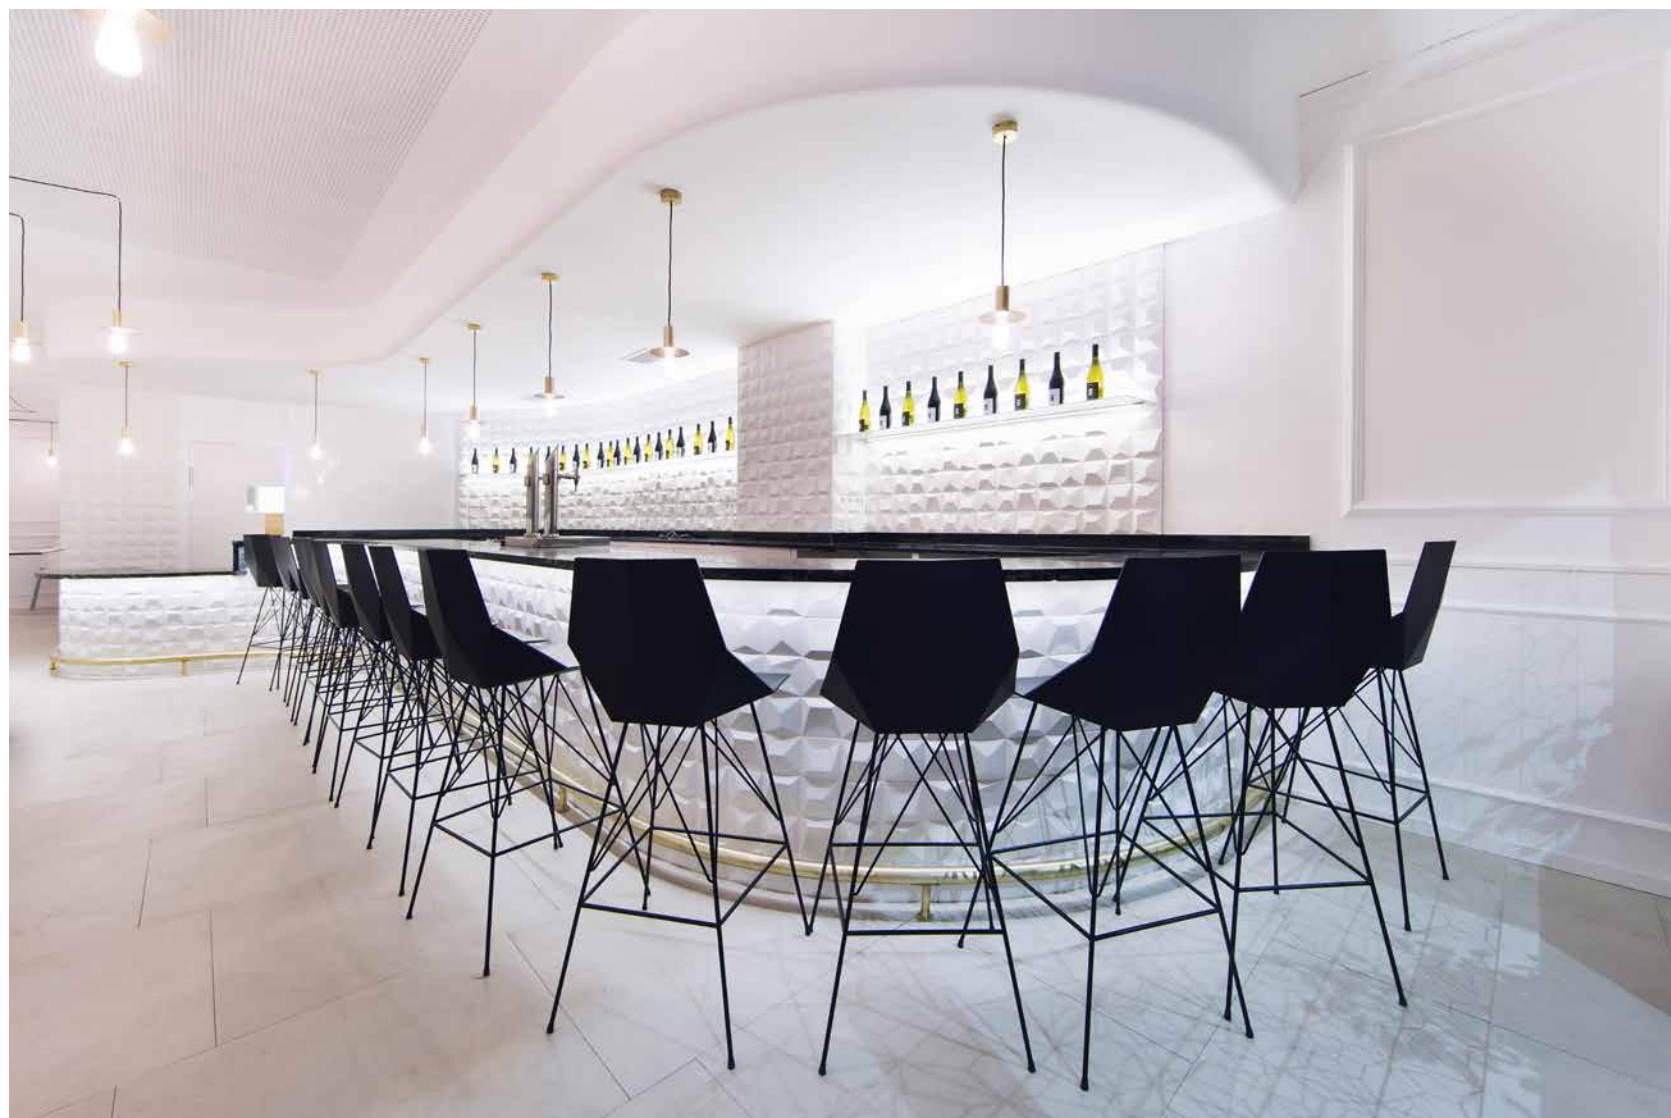

COLORS / COLORES

FAZ

STOOL
BY RAMÓN ESTEVE

FAZ COUNTER STOOL

BY RAMÓN ESTEVE

One piece moulded seat, back and armrest polypropylene counter stool. Legs made of lacquered stainless steel. Lacquering to match leg and seat color. Item suitable for indoor and outdoor use.