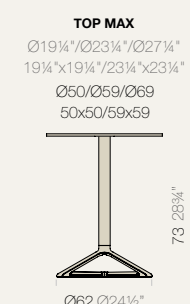

fixed top / fijo ref:66007
collapsable top / abatible ref:66007T
fixed for glass / fijo para vidrio ref:66007V