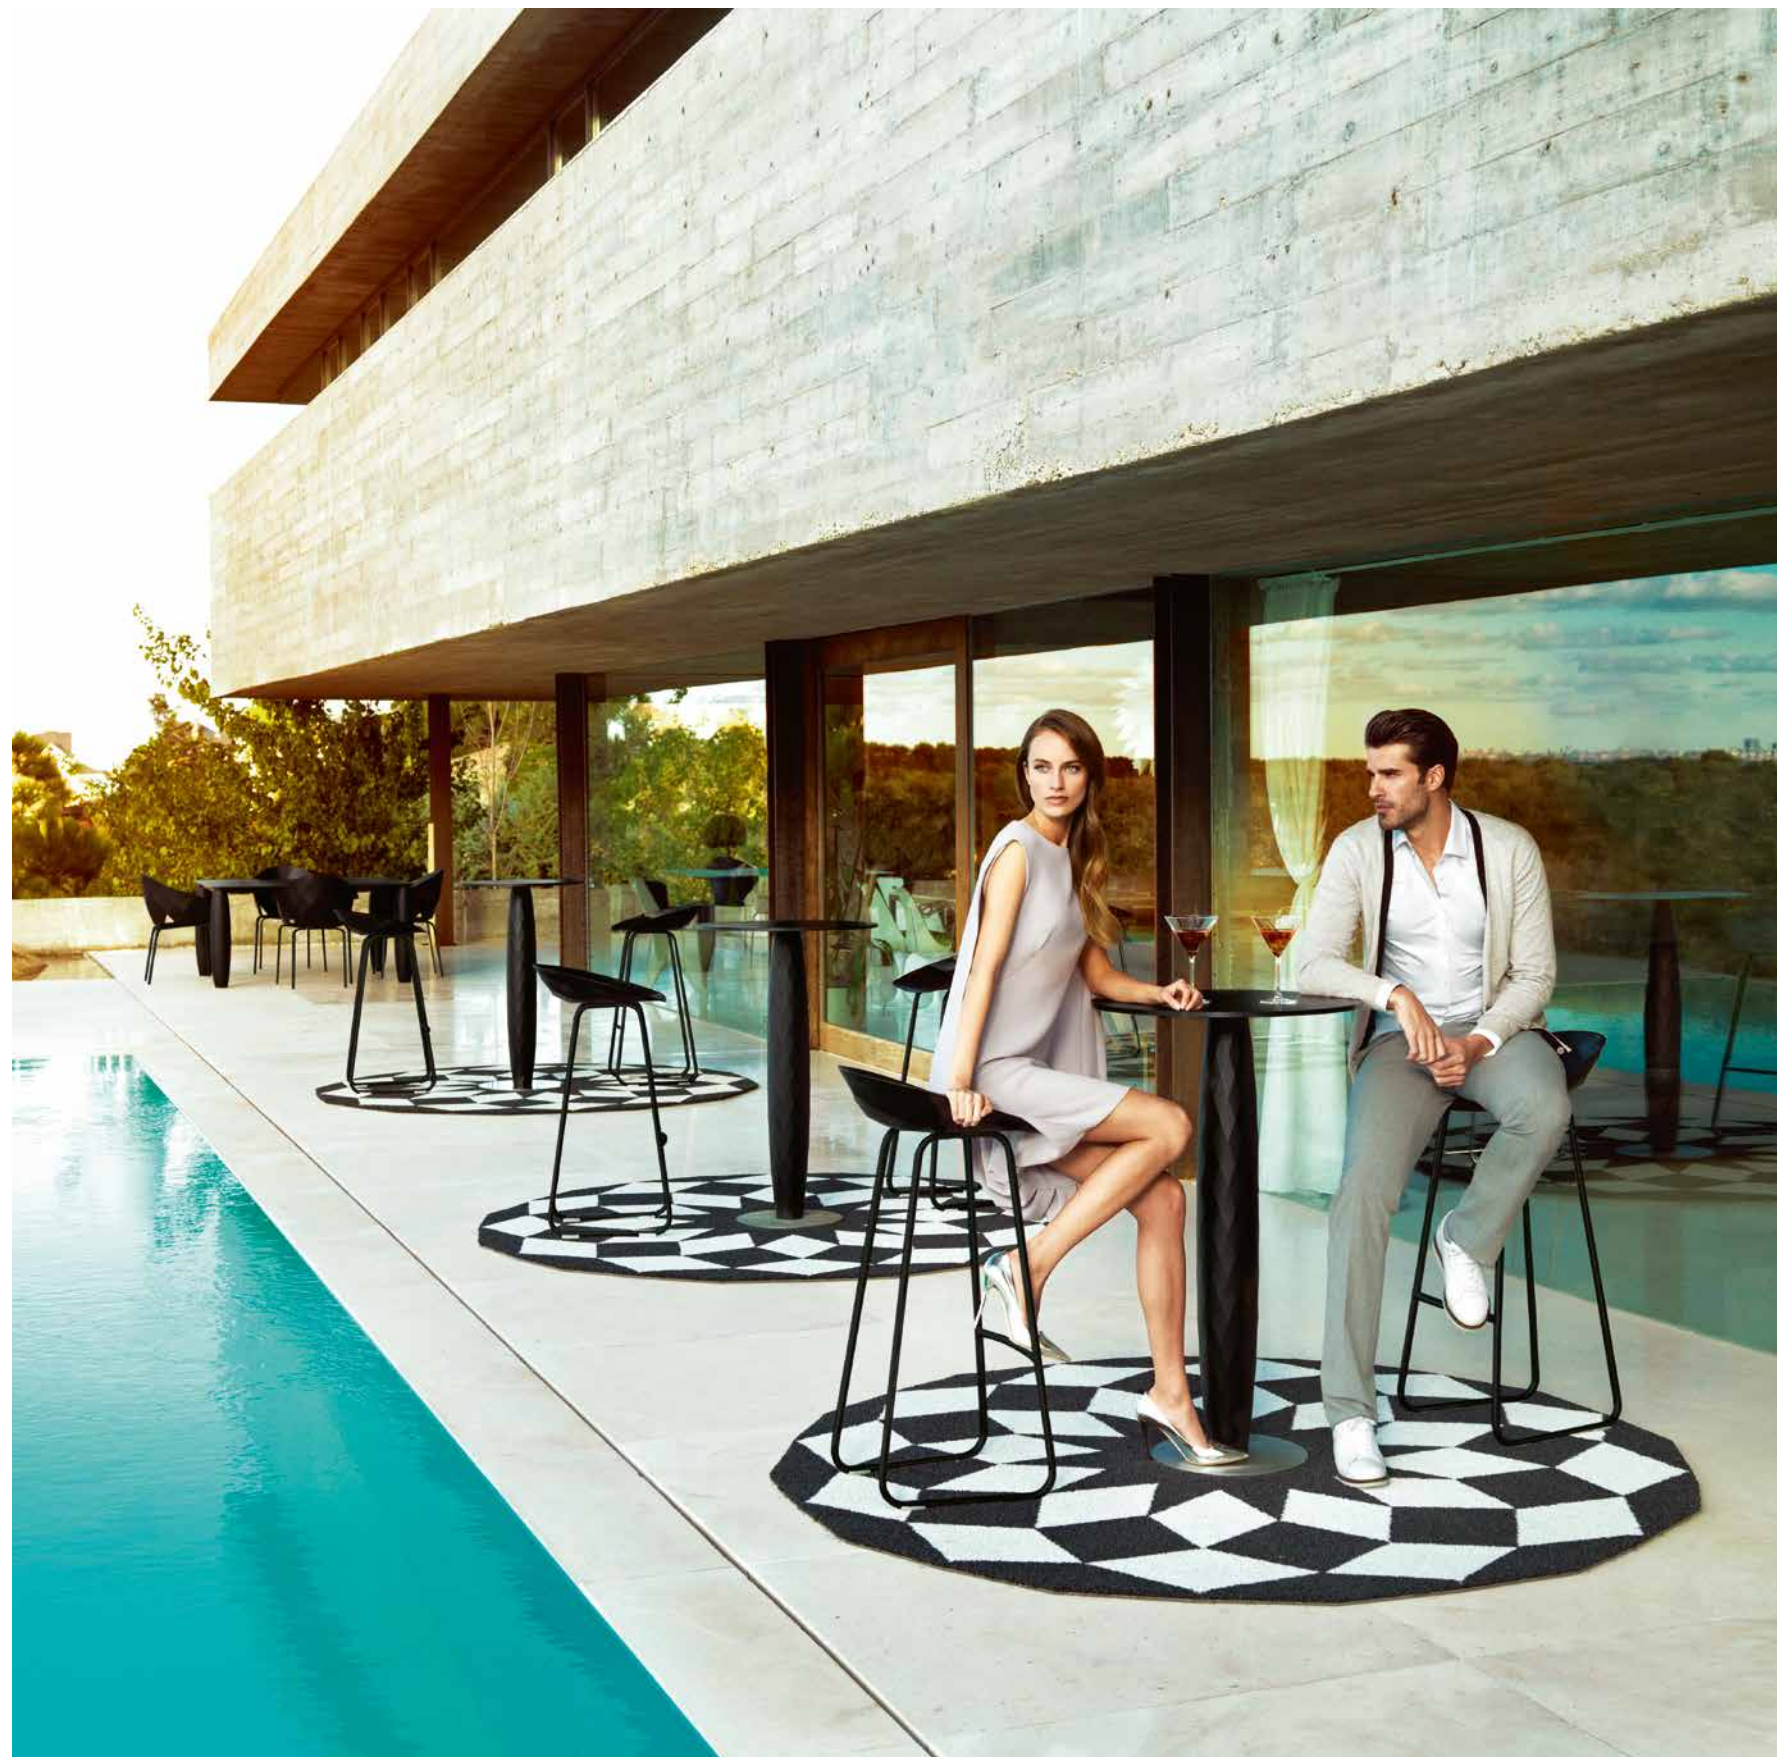

VASES

BAR STOOL BY JMFERRERO

BAR STOOL TABURETE

FEATURES / CARACTERÍSTICAS

One piece moulded seat polypropylene bar stool. Legs made of lacquered stainless steel. Lacquering to match leg and seat color. Item suitable for indoor and outdoor use.

Taburete con asiento de polipropileno. Las patas son de acero inoxidable barnizado a juego con el asiento. Apto para uso interior y exterior.

COLORS / COLORES