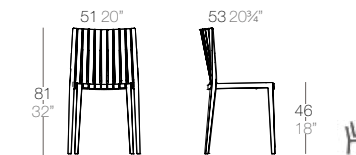

COLORS / COLORES

SPRITZ Silla
SPRITZ Chair
Ref: 56016