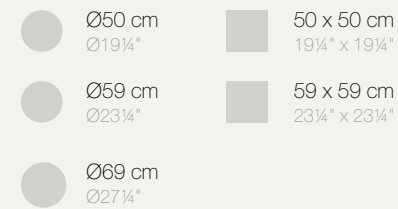

TABLE TOP_SHAPE