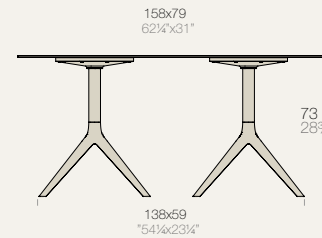

MARI-SOL DOUBLE-BASE TABLE 4-LEG / PIE DOBLE MESA 4 PATAS