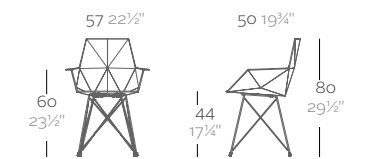

COLORS / COLORES

FAZ Silla con brazos, Inox
FAZ Armchair Stainless
Ref: 54045