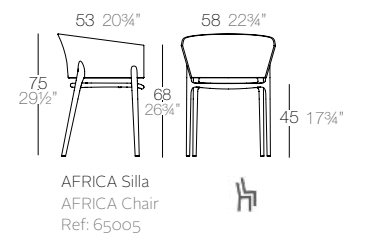

ACCESSORIES / ACCESORIOS

Outdoor cushion.
Acolchado para exterior.

AFRICA+MARI-SOL
**SUMMER
HIT!**

**MIX IT
STACK IT
ENJOY IT!**

COLORS / COLORES

WALL STREET

CHAIR BY EUGENI QUITLET

STRAIGHT LOVE CURVE