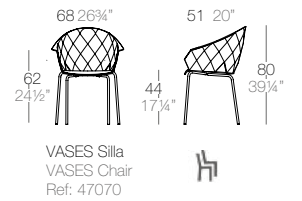

ACCESSORIES / ACCESORIOS

Outdoor cushion.

Acolchado para exterior.

VASES

CHAIR
BY JMFERRERO

FEATURES / CARACTERÍSTICAS

One piece moulded seat, back and armrest polypropylene chair. The legs are made in stainless steel with lacquer in a colour to match the seat. Item suitable for indoor and outdoor use.
 Silla con asiento, respaldo y apoyabrazos de polipropileno. Las patas son de acero inoxidable barnizado a juego con el asiento. Apto para uso interior y exterior.

COLORS / COLORES

FAZ CHAIRS

BY RAMÓN ESTEVE

FAZ ARMCHAIR

BY RAMÓN ESTEVE

One piece moulded seat, back and armrest polypropylene chair. The legs are of injected polycarbonate, available in clear. Item suitable for indoor and outdoor use.