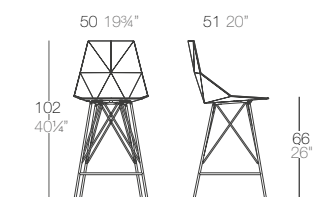

FAZ COUNTER STOOL

BY RAMÓN ESTEVE

One piece moulded seat, back and armrest polypropylene counter stool. Legs made of lacquered stainless steel. Lacquering to match leg and seat color. Item suitable for indoor and outdoor use.

Taburete con asiento, respaldo y apoyabrazos de poli-propileno. Las patas son de acero inoxidable barnizado a juego con el asiento. Apto para uso interior y exterior.

COLORS / COLORES

FAZ Taburete 66
FAZ Counter Stool 26"
Ref: 54163

FAZ BAR STOOL

BY RAMÓN ESTEVE

One piece moulded seat and back polypropylene bar stool. Legs made of lacquered stainless steel. Lacquering to match leg and seat color. Item suitable for indoor and outdoor use.

Taburete con asiento y respaldo de polipropileno. Las patas son de acero inoxidable barnizado a juego con el asiento. Apto para uso interior y exterior.

COLORS / COLORES