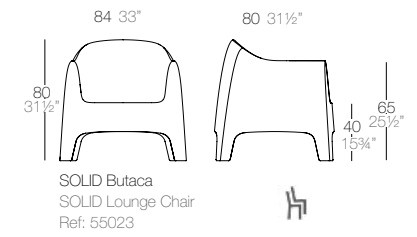

LOUNGE CHAIR & SOFA

BUTACA Y SOFÁ

SOLID LOUNGE CHAIR / Pag 52

SOLID SOFA / Pag 54Z

LOUNGE CHAIR BY STEFANO GIOVANNONI

SOLID

COLORS / COLORES

ACCESSORIES / ACCESORIOS