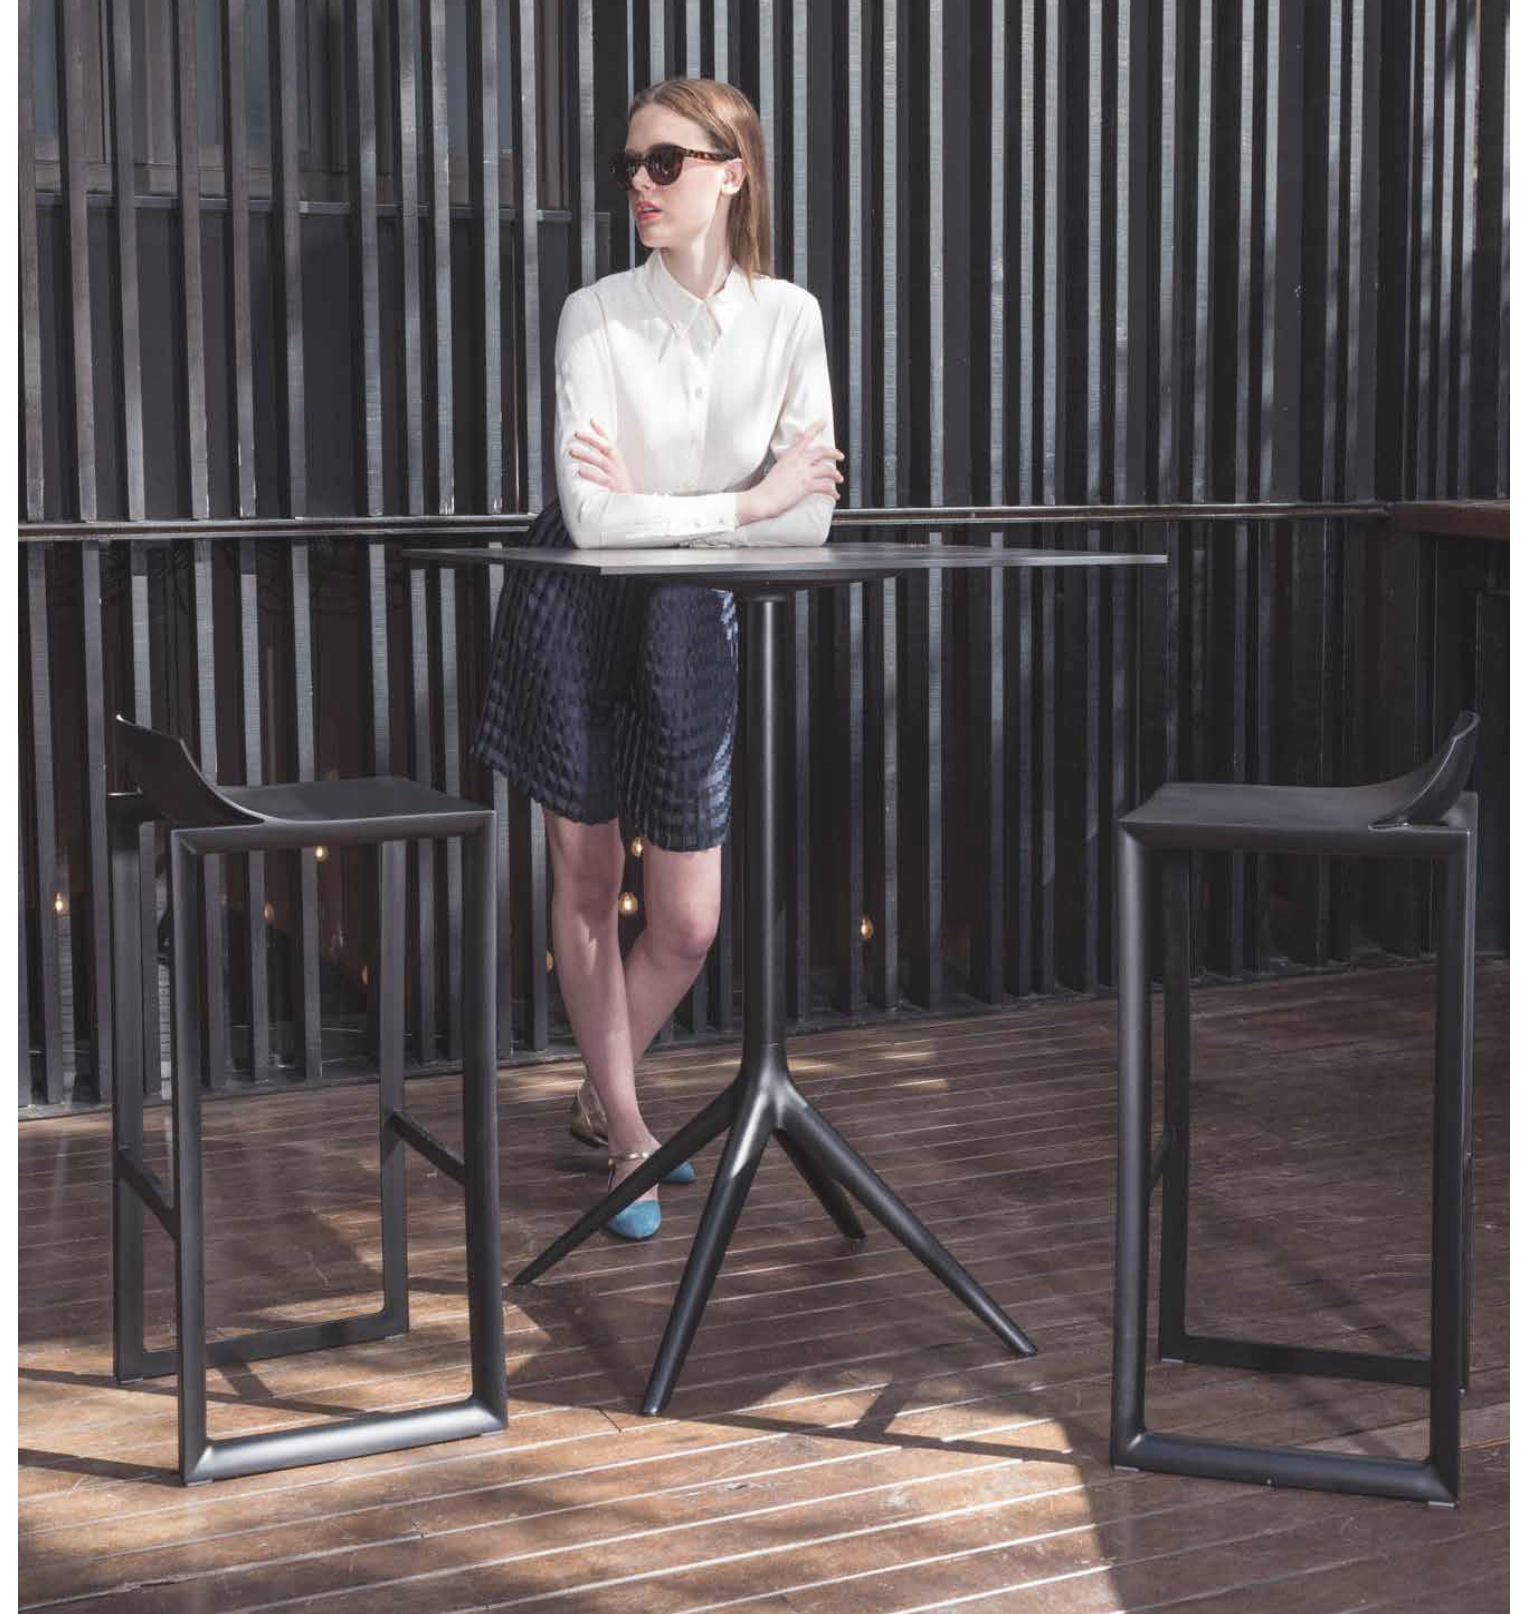

FEATURES / CARACTERÍSTICAS

Extruded aluminum tube with cast aluminum base coated with epoxy baked painting, include adjustable slip resistant feet. Item suitable for indoor and outdoor use. Table top not included.

Tubo de aluminio extrusionado con base de fundición de aluminio pintado con pintura epoxi al horno, tacos antideslizantes regulables. Apto para uso interior y exterior. No incluye tablero.