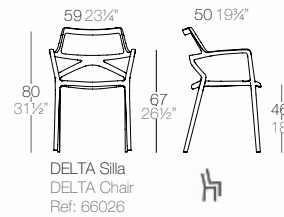

ACCESSORIES / ACCESORIOS

Outdoor cushion.
Acolchado para exterior.

COLORS / COLORES

DELTA

CHAIR BY JORGE PENSI

VONDOM

FEATURES / CARACTERÍSTICAS

Made of gas air moulding injected polypropylene with fiber glass. Available in 7 colors. Item suitable for indoor and outdoor use.