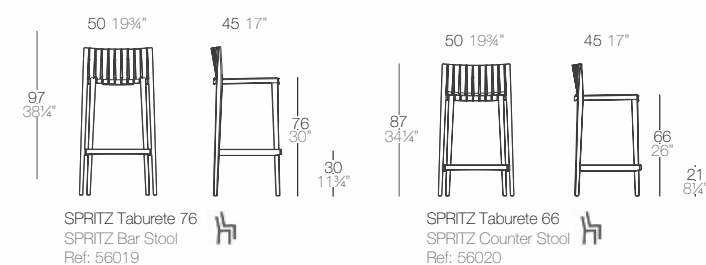

COLORS / COLORES