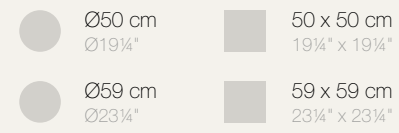

TABLE TOP_SHAPE