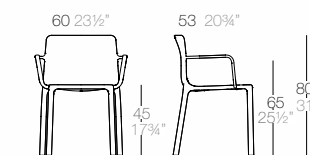

COLORS / COLORES

KES Sillón
KES Armchair
Ref: 64018