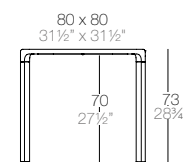

KES

CHAIR & ARMCHAIR

BY GABRIELE + OSCAR BURATTI

KES Dining Table
KES Mesa
Ref: 64019

FEATURES / CARACTERÍSTICAS

Table top made of injected polypropylene with additives and legs with extruded aluminum tube with epoxy baked painting.

Available in 2 colors. Item suitable for indoor and outdoor use. Stackable.

Tablero fabricado por inyección en polipropileno con carga y patas con tubo de aluminio extrusionado pintadas con pintura epoxi al horno.

Disponible en 2 colores. Apto para uso interior y exterior. Apilable.

COLORS / COLORES