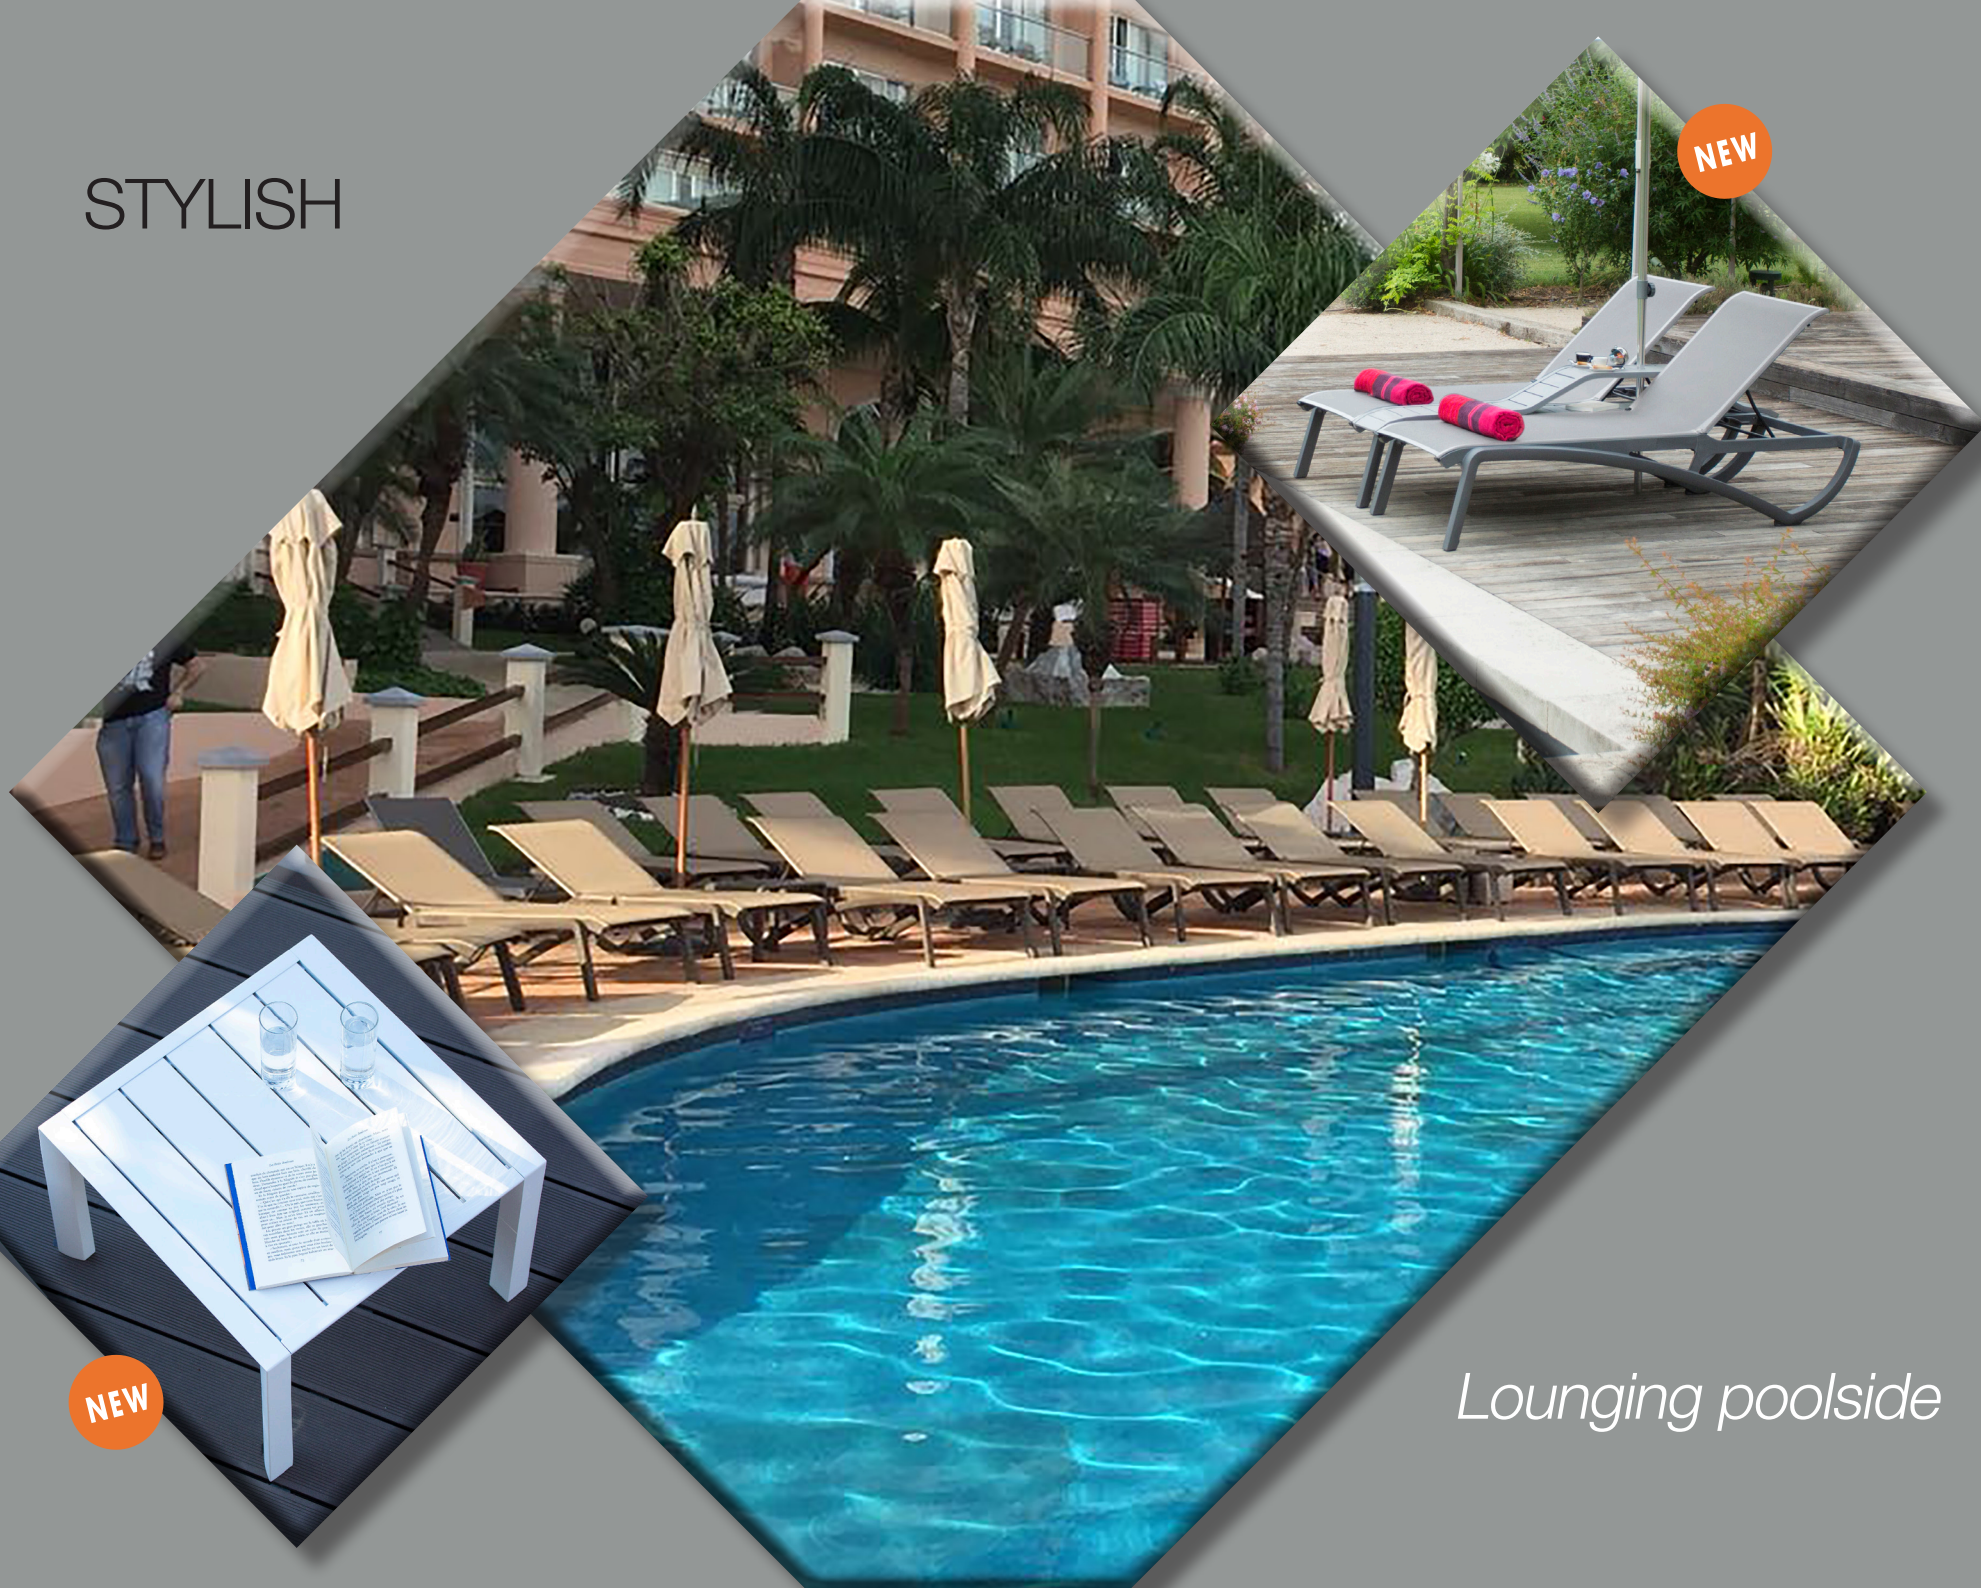

Our plan for the Sunset group was to introduce a total solution for poolside areas, beginning with the chaise and low tables for lounging by the pool. The line would grow to include dining with tables and seating, and then transition to conversation and bar areas with our deep-seating, cocktail table and barstools.

STYLISH

NEW

NEW

*Lounging poolside*