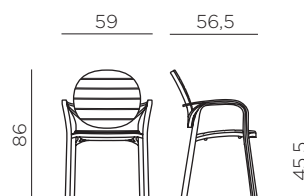

# PALMA

design Raffaello Galiotto

Ref. 237

|  |                           |   |
|--|---------------------------|---|
|  | 5,4                       | peso prodotto in kg / weight of product in kg   |
|  | 6<br>0,551 m <sup>3</sup> | imballo cartonato - pz e volume in m <sup>3</sup><br>carton packing - pcs and volume in cbm |
|  | 24 pz                     | pz su pallet / pcs on pallet  |
|  |                           | impilabile / stackable  |

**IT** Sedia con braccioli. Polipropilene trattato anti-UV e colorato in massa. Impilabile. Finitura opaca. Dotata di piedini antiscivolo.

**EN** Chair with armrest. Polypropylene with UV additives and is uniformly coloured. Stackable. Matt finish. With non-slip feet.