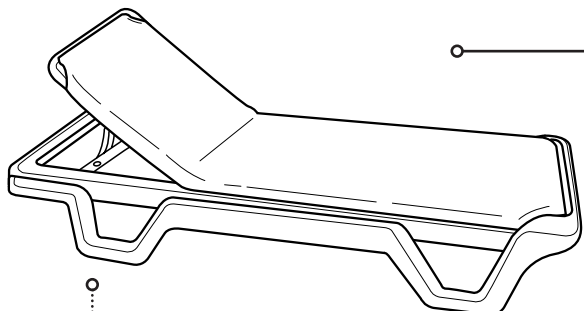

Marina Adjustable Sling Chaise

Spare Parts