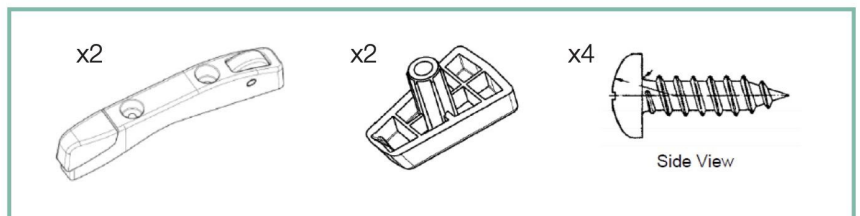

Footpads USSP0301 & USSP0310

Reference	Description
USSP0301	FOOTPADS SET SUNSET CHAISE NATURAL
USSP0310	FOOTPADS SET SUNSET CHAISE BLACK
USSP0323	REPL SLING HDW KIT SUNSET BDS