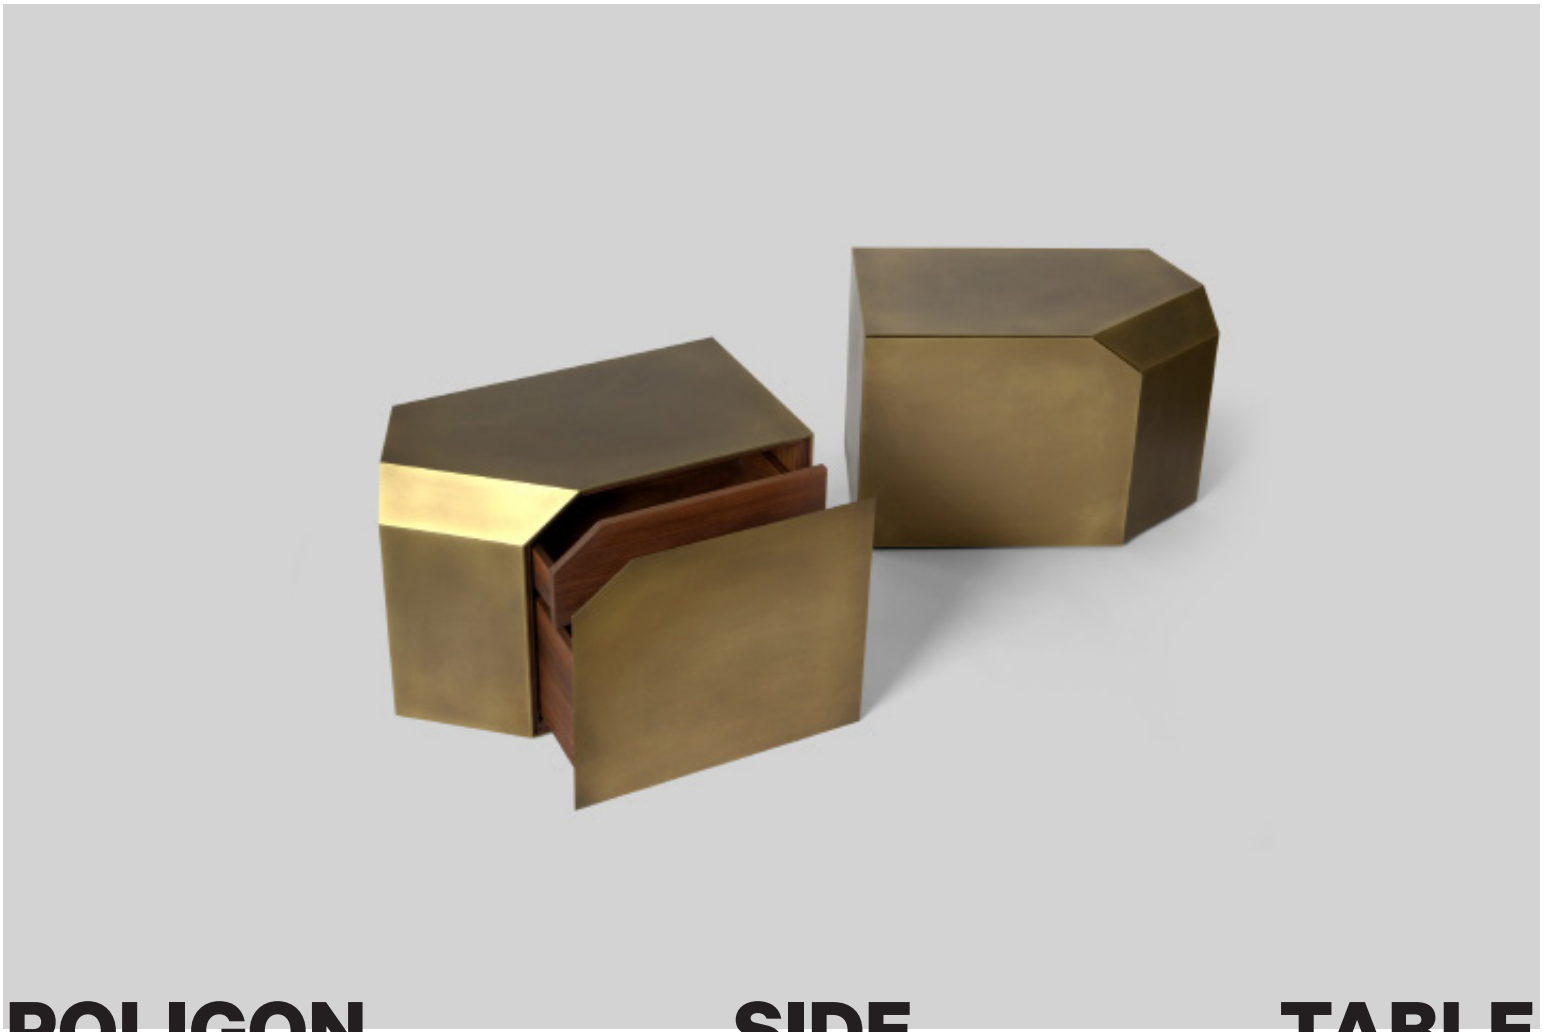

ATRA

POLIGON

SIDE

TABLE

MATERIALS

TABLE TOP

Plated Brass Structure /

DRAWERS

Wood /

Wood Options:

- Walnut /
- White Oiled Oak /
- Mexican Oak /
- Beech /
- Mahogany /
- Teak (Outdoor) /

Brass Options:

- Aged /
- Satin /

DIMENSIONS

L 76.2cm/30.0"
 D 46.2cm/16.7"
 H 50.1cm/19.7"

ATRA