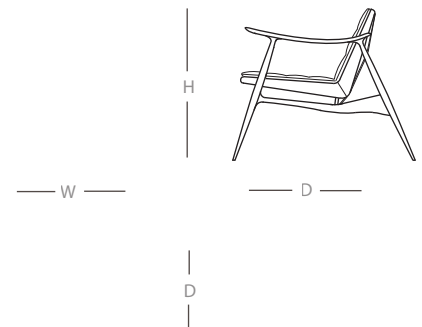

Wood Options:

- Walnut /
- White Oiled Oak /
- Mexican Oak /
- Beech / Mahogany /
- Teak (Outdoor) /

DIMENSIONS

L 66.8cm/26.2"

W 93.0cm/36.6"

H 73.5cm/28.93"

Seat Height 46.0cm/18.1"

ATRA