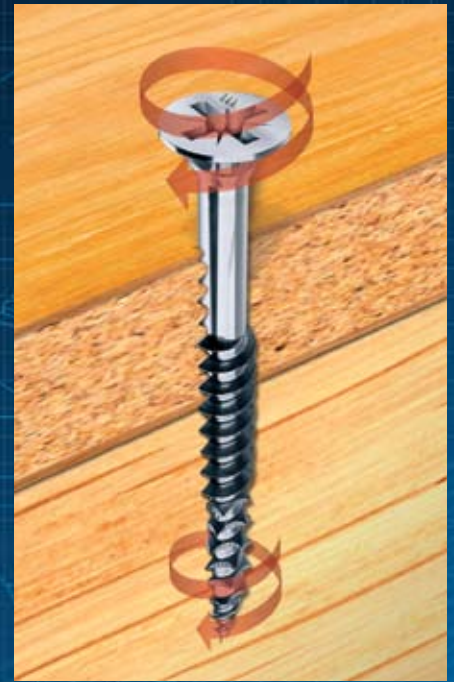

Quick Start

Rapidly penetrates Softwood, Hardwood, MDF, Chipboard, Plastics and Thin Sheet Metal.

Safe

Deep precision Pozi recess within the double countersunk head, improves grip and extends bit life.

Low Torque and reduced splitting

The patented Starform™ thread lowers torque by up to 50% and reduces the risk of wood splitting – without pre-drilling.

Superior Plating

Unique plating process ensures long life, with a dry lubricant to make insertion even easier – increasing productivity in all applications.

www.rapierstar.com

Extensive Range

Four ranges across more than 60 sizes ensures there is a **StarTurn** Universal Woodscrew available for all applications. Screws are available either fully or partially threaded, yellow or zinc finish.

For more specialised uses, a range of longer lengths is available. This range is partially threaded and only available in zinc finish.

StarTurn branded, easy to read packaging gives clear product information, preventing identification errors and providing full traceability.