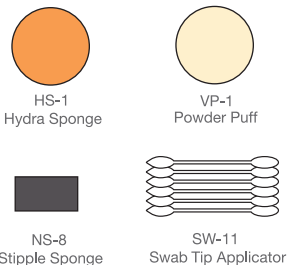

Face Powder

Applicators