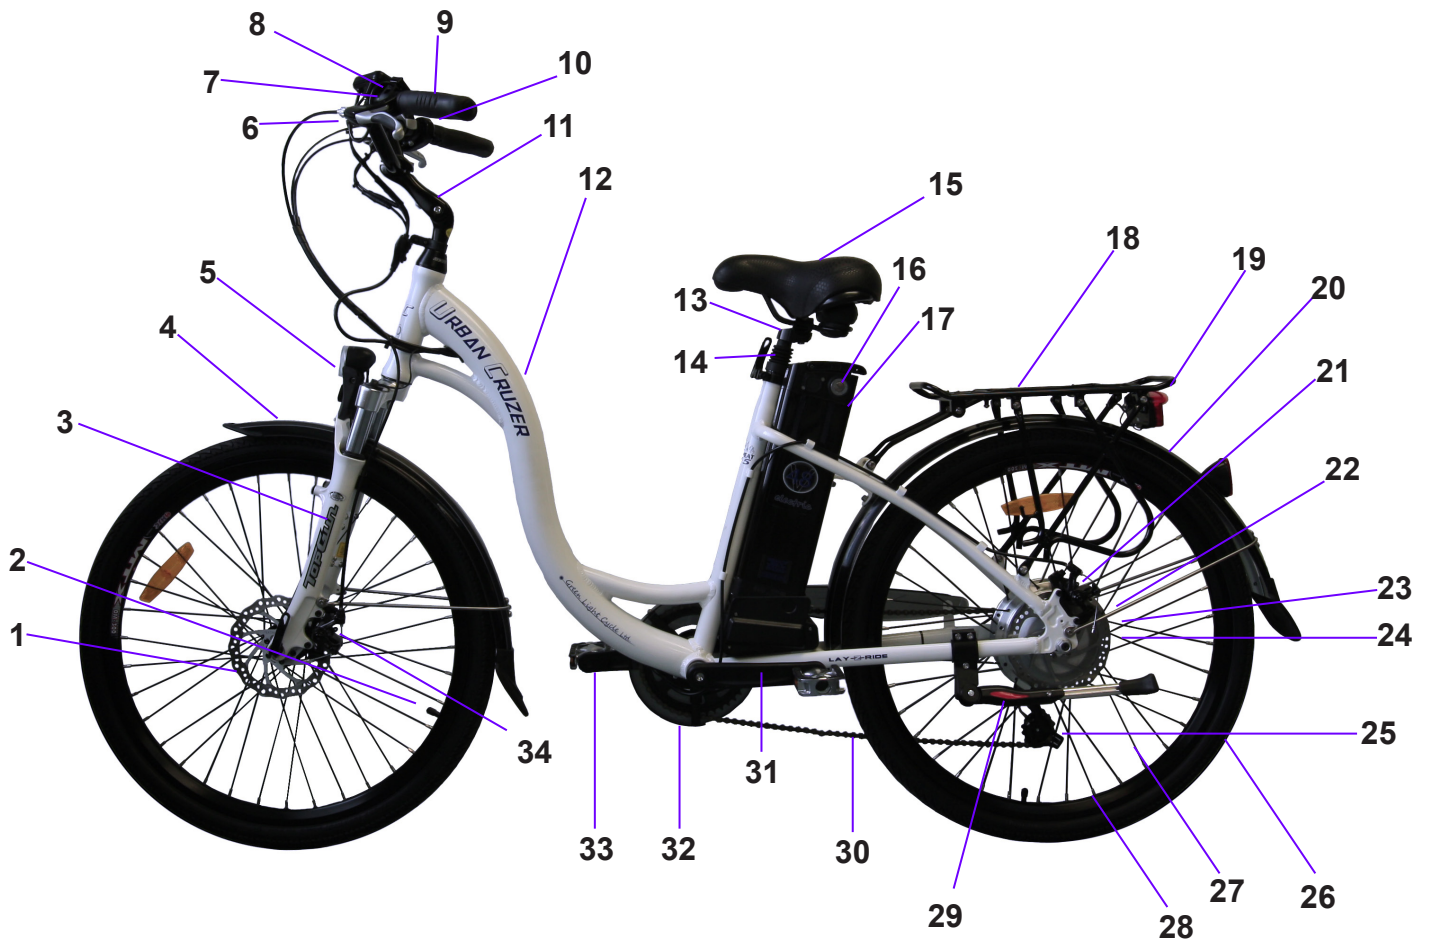

PARTS IDENTIFICATION DIAGRAM

1. Tektro® Front Disc Brake
2. Tire Valve Stem
3. Front Suspension
4. Front Fender
5. Front Light
6. Brake Levers
7. King Meter® LCD Display
8. Bell
9. Thumb Throttle
10. Shift Lever
11. Handlebar
12. Frame
13. Seat Post
14. Quick Release Seat Lock
15. Seat
16. Battery Key
17. Battery

18. Carrier
19. Rear Light
20. Rear Fender
21. Rear Brake Calliper
22. Tektro® Rear Disc Brake
23. Shimano® Freewheel
24. Hub Motor by 8FUN
25. Shimano® Derailleur
26. Tires
27. Spokes
28. Rims
29. Kickstand
30. Chain
31. Controller box
32. Chain Wheel and Crank
33. Pedals
34. Front Brake Calliper