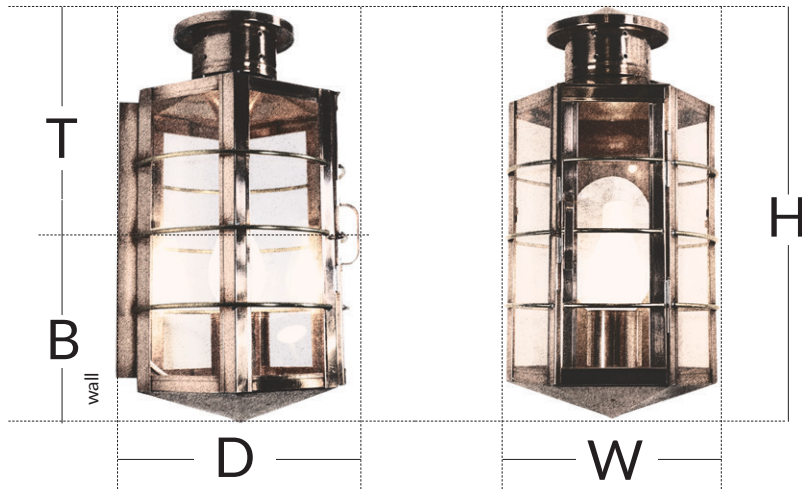

Tonset Traditional Wall Lantern

side view

front view

	Height	Width	Depth	Top	Bottom	Back-Box
Medium Standard	14"	9.5"	10"	6"	8"	7.5" x 4.5"
Medium Long	18"	9.5"	10"	8"	10"	7.5" x 4.5"
Large Standard	19"	12.5"	13"	10.5"	8.5"	8.5" x 4.5"
Large Long	21.5"	12.5"	13"	12.5"	7"	8.5" x 4.5"