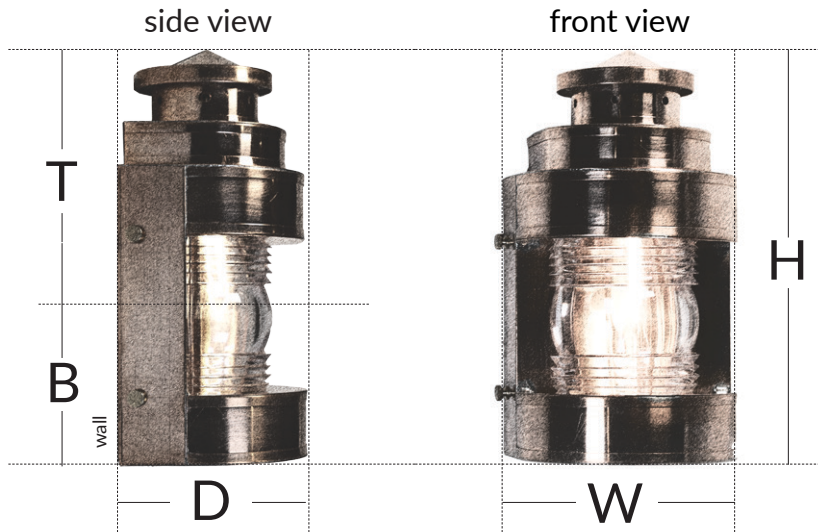

Masthead Wall Lantern

	Height	Width	Depth	Top	Bottom	Back-Box
Small	9.5"	5"	4.5"	6"	3.5"	6.5" x 5"
Medium	14"	7.5"	6.5"	10"	4"	7.5" x 10"