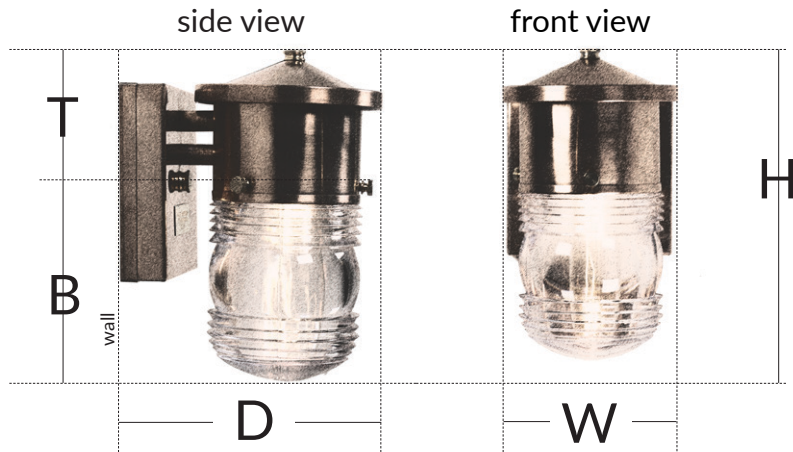

# Deck Wall Lantern

	Height	Width	Depth	Top	Bottom	Back-Box
Small	8"	4.5"	6"	3"	5"	4.5" x 4.5"