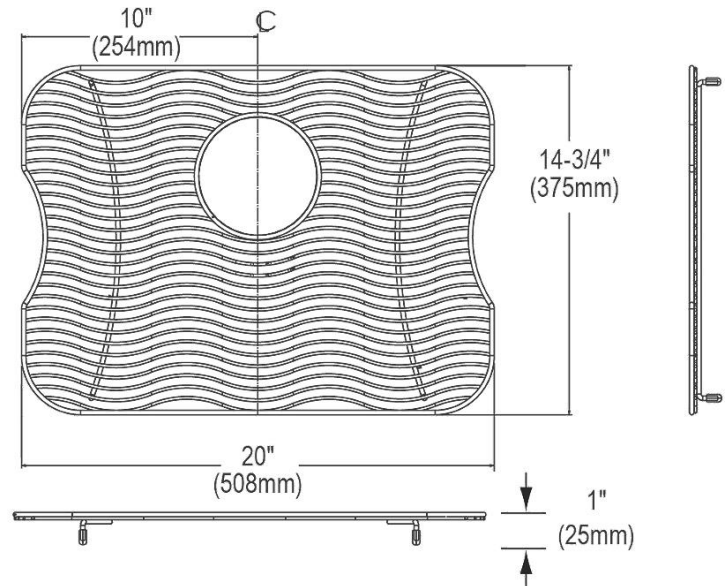

Material:	Stainless Steel
Finish:	Polished Stainless Steel
Dimensions:	20" x 14-3/4" x 1"
Fits Bowl Size(s):	Fits select bowl size: 21" x 15-3/4"

Special Note: For bowls with rear center drain opening.

AMERICAN PRIDE. A LIFETIME TRADITION.
Like your family, the Elkay family has values and traditions that endure. For almost a century, Elkay has been a family-owned and operated company, providing thousands of jobs that support our families and communities.

[Clean and Care Manual (PDF)](#)

[Clean and Care Manual (PDF)](#)

[Warranty (PDF)](#)